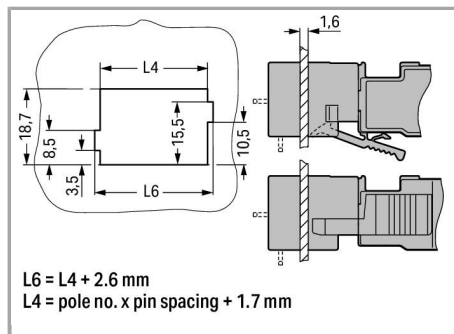

- DesignSpark
- Eagle Libraries
- KiCad
- Mentor Graphics BoardStation
- Mentor Graphics Design Architect
- Mentor Graphics Design Expedition 99 and 2000
- OrCAD 9.X PCB and Capture
- PADS PowerPCB 3, 3.5, 4.X, and 5.X
- PADS PowerPCB and PowerLogic 3.0
- PCAD 2000, 2001, 2002, 2004, and 2006
- Pulsonix 8.5 or newer
- STL
- 3D STEP
- TARGET 3001!
- View Logic ViewDraw
- Quadcept
- Zuken CadStar 3 and 4
- Zuken CR-5000 and CR-8000

PCB Component Libraries (EDA), PCB CAD Library Ultra Librarian

Installation Notes

Assembly

Cutout

Male headers with solder pins

Application

Supus modificărilor.

WAGO Kontakttechnik GmbH & Co. KG
/Representative Office Romania
Sos. Pipera-Tunari nr. 1/1
building 1, 2nd floor | 077190 Voluntari, Ilfov
Tel.: +40-(0)31 421 85 68 | Email: info-RO@wago.com

Aveți întrebări despre produsele noastre?
Vă stăm la dispoziție pentru preluarea apelului la +40 (0) 31 421 85 68.