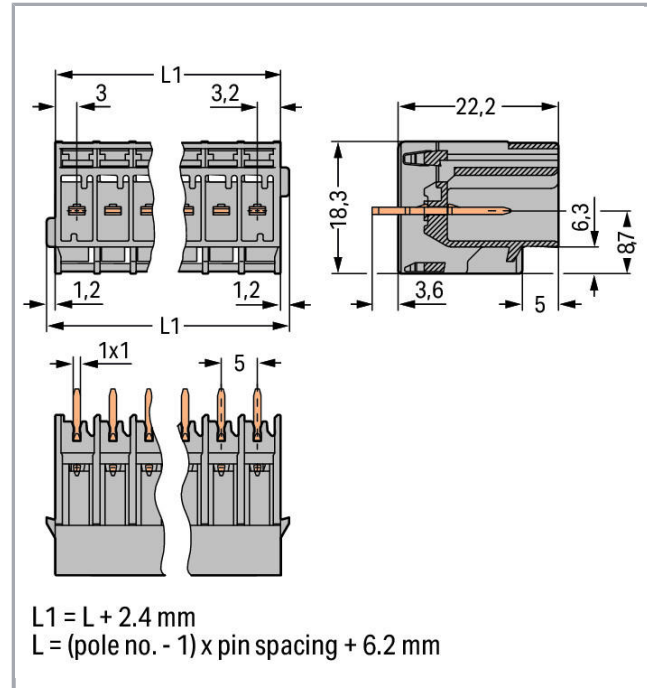

## Fișă tehnică | Număr articol: 769-638

THT male header; 1.0 x 1.0 mm solder pin; straight; Pin spacing 5 mm; 8-pole; gray

[www.wago.com/769-638](http://www.wago.com/769-638)

RoHS  Compliant

[BOMcheck.net](https://www.bomcheck.net)

### Geometrical Data

Pin spacing	5 mm / 0.197 inch
Width	43,6 mm / 1.717 inch
Height from the surface	22,2 mm / 0.874 inch
Depth	18,3 mm / 0.72 inch