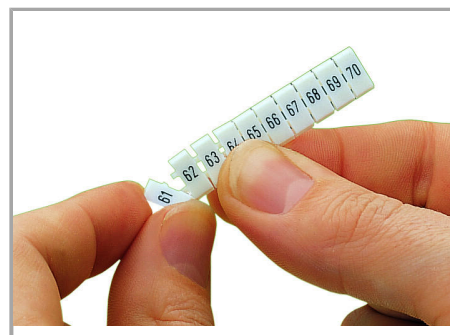

Fișă tehnică | Număr articol: 793-4507

WMB marking card; as card; MARKED; 51 ... 100 (2x); stretchable 4 - 4.2 mm;
Horizontal marking; snap-on type; white

www.wago.com/793-4507

Date

Technical Data

Marking	51 ... 100
Marking (number)	2
Marking direction	Horizontal marking
Marking color	black
Marking type	Digits
Darstellung des Aufdrucks	consecutive numbers per strip
Pre-assembly	10 strips with 10 markers per card

Geometrical Data

Marker/Strip width	4 ... 4,2 mm
Marker width	4 mm

Material Data

Color	white
-------	-------

Supus modificărilor.

WAGO Kontakttechnik GmbH & Co. KG
/Representative Office Romania
Sos. Pipera-Tunari nr. 1/1
building 1, 2nd floor | 077190 Voluntari, Ilfov
Tel.: +40-(0)31 421 85 68 | Email: info-RO@wago.com

Counterpart

Installation Notes

Application

Separating a strip from the WMB marker card.

Stretching a WMB marker strip.

Separating an individual marker from the WMB marker strip – for larger terminal blocks.