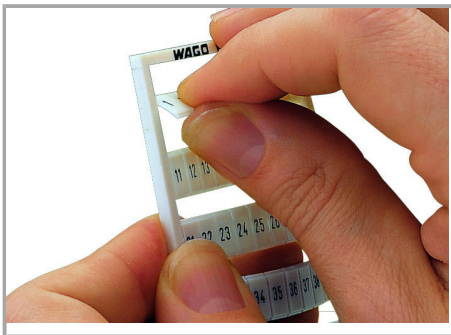

Fișă tehnică | Număr articol: 793-3503

WMB marking card; as card; MARKED; 11 ... 20 (10x); Horizontal marking; snap-on type; white

www.wago.com/793-3503

Date

Technical Data

Marking	11 ... 20
Marking (number)	10
Marking direction	Horizontal marking
Marking color	black
Marking type	Digits
Darstellung des Aufdrucks	consecutive numbers per strip
Pre-assembly	10 strips with 10 markers per card

Geometrical Data

Marker/Strip width	3.5 mm
Marker width	3,5 mm

Material Data

Color	white
Weight	6,6 g

Supus modificărilor.

WAGO Kontakttechnik GmbH & Co. KG
/Representative Office Romania
Sos. Pipera-Tunari nr. 1/1
building 1, 2nd floor | 077190 Voluntari, Ilfov
Tel.: +40-(0)31 421 85 68 | Email: info-RO@wago.com

Counterpart

Installation Notes

Application

Separating a strip from the WMB marker card.

Stretching a WMB marker strip.

Separating an individual marker from the WMB marker strip – for larger terminal blocks.