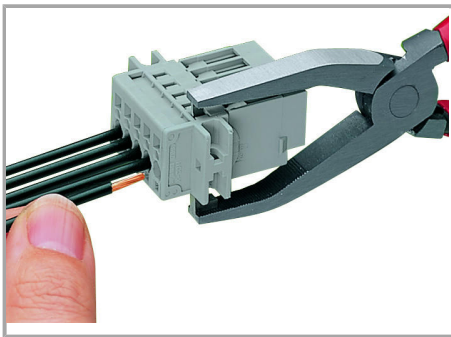

Fișă tehnică | Număr articol: 769-604/005-000

1-conductor male connector; Snap-in flange; 4 mm²; Pin spacing 5 mm; 4-pole; 4,00 mm²; gray

www.wago.com/769-604/005-000

RoHS Compliant

BOMcheck.net

Culoare: ■

Snap-in mounting without tools

Snap-in mounting without tools

Supus modificărilor.

Sheet metal cutout

Male connectors with CAGE CLAMP® connection (769-6xx/005-000) and snap-in flanges

Inserting a conductor

Operating tool

Inserting a conductor via operating tool (example shows a male connector).

Marking

Supus modificărilor.

Labeling a male connector with
CAGE CLAMP® connection via Mini-WSB
quick markers.

Familie de produse