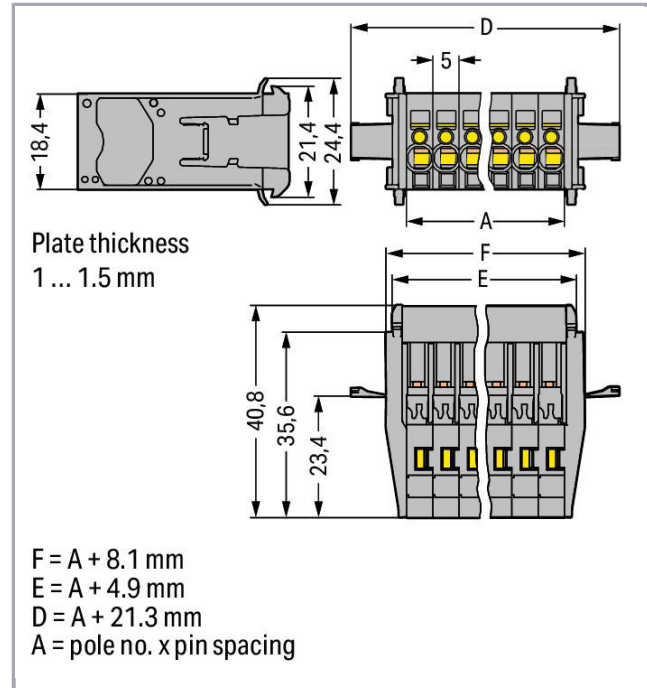

Fișă tehnică | Număr articol: 769-604/005-000

1-conductor male connector; Snap-in flange; 4 mm²; Pin spacing 5 mm; 4-pole; 4,00 mm²; gray

www.wago.com/769-604/005-000

RoHS Compliant

BOMcheck.net

Culoare: ■

Geometrical Data

Pin spacing	5 mm / 0.197 inch
Width	41.3 mm / 1.626 inch
Height	24.4 mm / 0.961 inch
Depth	40.8 mm / 1.606 inch

Mechanical data

Mounting type	Snap-in
---------------	---------

Plug connection