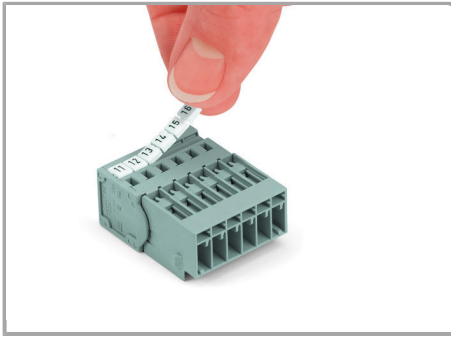

Fișă tehnică | Număr articol: 769-604/005-000

1-conductor male connector; Snap-in flange; 4 mm²; Pin spacing 5 mm; 4-pole; 4,00 mm²; gray

www.wago.com/769-604/005-000

RoHS Compliant

BOMcheck.net

Culoare: ■

Snap-in mounting without tools

Snap-in mounting without tools

Supus modificărilor.

Sheet metal cutout

Male connectors with CAGE CLAMP® connection (769-6xx/005-000) and snap-in flanges

Inserting a conductor

Operating tool

Inserting a conductor via operating tool (example shows a male connector).

Marking

Supus modificărilor.

Labeling a male connector with
CAGE CLAMP® connection via Mini-WSB
quick markers.

Familie de produse