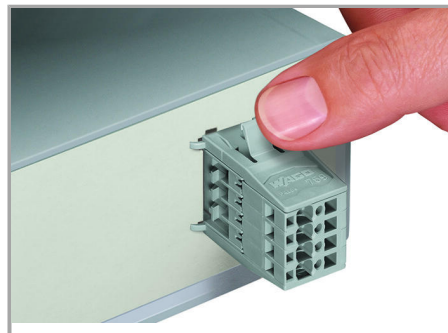

Male connector with snap-in flanges