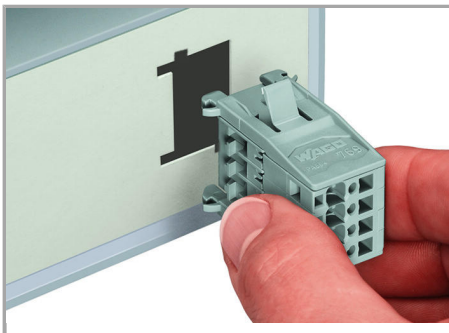

Descărcări Documentation

Additional Information

Technical explanations

Apr 3, 2019

pdf
2,1 MB

Descărcare

CAD/CAE-Data

CAD data

2D/3D Models 769-604/005-000

URL

Descărcare

CAE data

EPLAN Data Portal 769-604/005-000

URL

Descărcare

WSCAD Universe 769-604/005-000

URL

Descărcare

Installation Notes

Installation

Insert male connector with snap-in flanges (769-604/005-000) into the cutout.