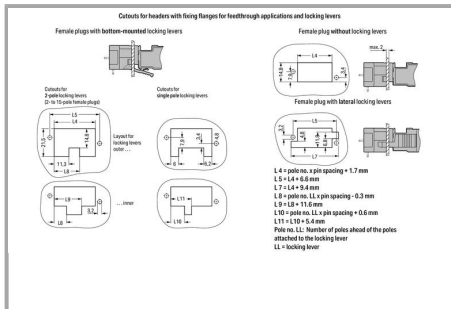

Installation Notes

Assembly

Cutouts for headers with fixing flanges for feedthrough applications and locking levers

Application

Male header with straight or angled solder pins and feedthrough flanges

Male header and 1-conductor female plug with lateral locking levers