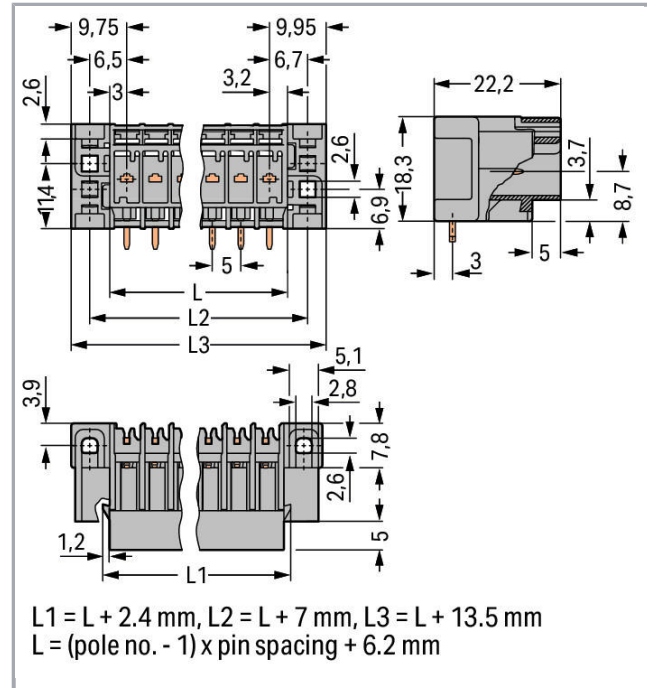

Fișă tehnică | Număr articol: 769-665/004-000

THT male header; 1.0 x 1.0 mm solder pin; angled; Pin spacing 5 mm; 5-pole;
gray

www.wago.com/769-665/004-000

RoHS Compliant

BOMcheck.net

Culoare: ■

Date

Electrical data

Pin spacing	5 mm / 0.197 inch
Width	39,7 mm / 1.563 inch
Height from the surface	18,3 mm / 0.72 inch
Depth	22,2 mm / 0.874 inch

Mechanical data

Mounting type	Mounting flange
---------------	-----------------