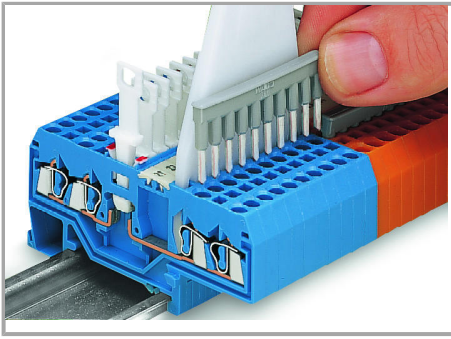

Fișă tehnică | Număr articol: 279-482

Comb-style jumper bar; insulated; 2-way; IN = IN terminal block; gray

www.wago.com/279-482

Supus modificărilor.

WAGO Kontakttechnik GmbH & Co. KG
/Representative Office Romania
Sos. Pipera-Tunari nr. 1/1
building 1, 2nd floor | 077190 Voluntari, Ilfov
Tel.: +40-(0)31 421 85 68 | Email: info-RO@wago.com

Installation Notes

Jumpered

Commoning with comb-style jumper bar.

Push comb-style jumper bar down until fully inserted.

Jumpered

Supus modificărilor.

4-conductor through terminal blocks, angled type –

formation of groups with 3-way, comb-style jumper bars

Jumpered

Carrier terminal blocks with component plugs,

alternate comb-style jumper bars,

3-way, comb-style jumper bar

Jumpered

Supus modificărilor.

Commoning front-entry disconnect terminal blocks via comb-style jumper bar using a 10-pole operating tool.