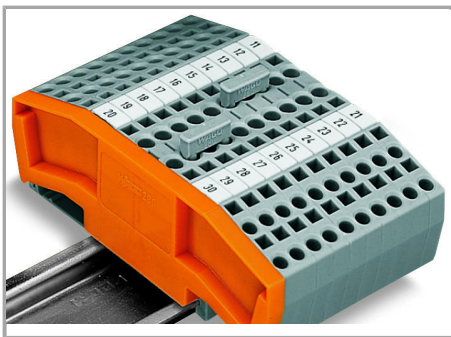

Fișă tehnică | Număr articol: 279-482

Comb-style jumper bar; insulated; 2-way; IN = IN terminal block; gray

www.wago.com/279-482

Supus modificărilor.

WAGO Kontakttechnik GmbH & Co. KG
/Representative Office Romania
Sos. Pipera-Tunari nr. 1/1
building 1, 2nd floor | 077190 Voluntari, Ilfov
Tel.: +40-(0)31 421 85 68 | Email: info-RO@wago.com

Installation Notes

Jumpered

Commoning with comb-style jumper bar.

Push comb-style jumper bar down until fully inserted.

Jumpered

Supus modificărilor.

4-conductor through terminal blocks, angled type –

formation of groups with 3-way, comb-style jumper bars

Jumpered

Carrier terminal blocks with component plugs,

alternate comb-style jumper bars,

3-way, comb-style jumper bar

Jumpered

Supus modificărilor.

Commoning front-entry disconnect terminal blocks via comb-style jumper bar using a 10-pole operating tool.