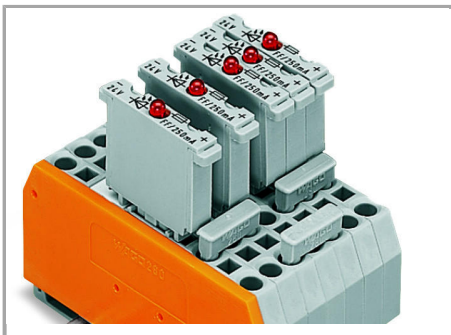

Fișă tehnică | Număr articol: 279-482

Comb-style jumper bar; insulated; 2-way; IN = IN terminal block; gray

www.wago.com/279-482

Supus modificărilor.

WAGO Kontakttechnik GmbH & Co. KG
/Representative Office Romania
Sos. Pipera-Tunari nr. 1/1
building 1, 2nd floor | 077190 Voluntari, Ilfov
Tel.: +40-(0)31 421 85 68 | Email: info-RO@wago.com

Installation Notes

Jumpered

Commoning with comb-style jumper bar.

Push comb-style jumper bar down until fully inserted.

Jumpered

Supus modificărilor.

4-conductor through terminal blocks, angled type –

formation of groups with 3-way, comb-style jumper bars

Jumpered

Carrier terminal blocks with component plugs,

alternate comb-style jumper bars,

3-way, comb-style jumper bar

Jumpered

Supus modificărilor.

Commoning front-entry disconnect terminal blocks via comb-style jumper bar using a 10-pole operating tool.