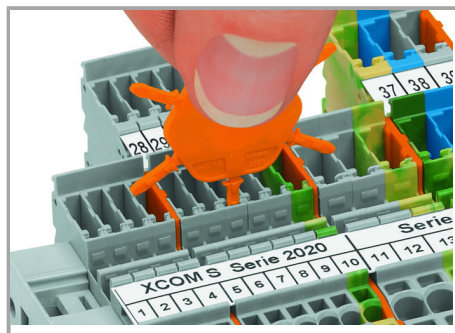

Fișă tehnică | Număr articol: 2020-100

Carrier with 6 coding pins; for coding of female plugs; for carrier terminal blocks; orange

www.wago.com/2020-100

Date

Material Data

Color	orange
Fire load	0,021 MJ
Weight	0,7 g

CAE data

WSCAD Universe 2020-100	URL	Descărcare
-------------------------	-----	------------

Installation Notes

Coding

Insert coding pin into the corresponding slot and twist it off.

Coding a female plug: remove coding finger using a suitable tool.