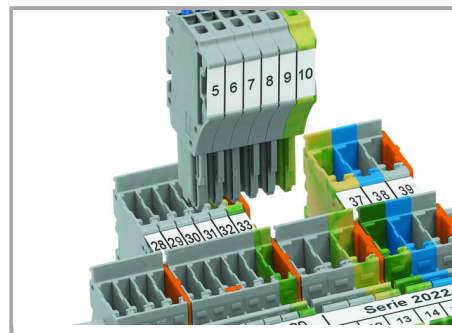

CAE data

WSCAD Universe 2020-100	URL	Descărcare
-------------------------	-----	------------

Installation Notes

Coding

Insert coding pin into the corresponding slot and twist it off.

Coding a female plug: remove coding finger using a suitable tool.