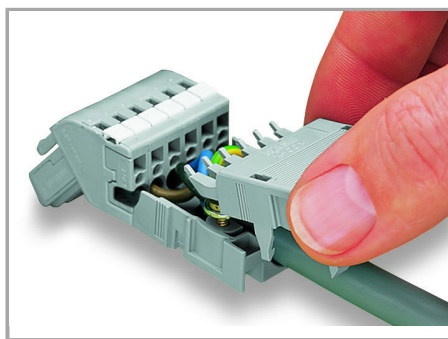

Snapping on a strain relief housing.