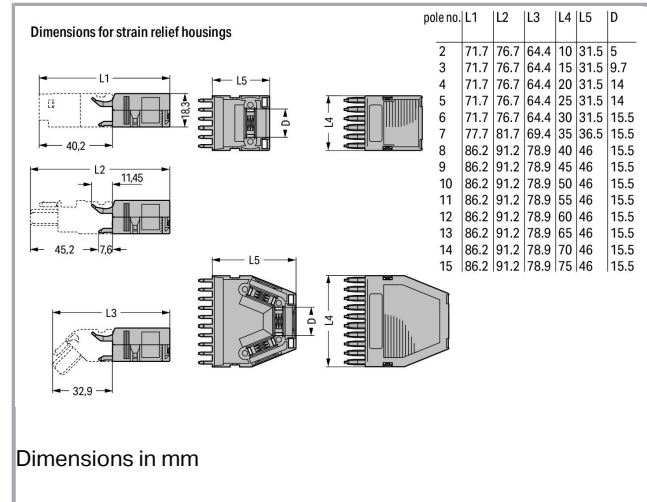

RoHS  Compliant

BOMcheck.net

Culoare:

**Date**

**Connection data**

Pole No.	2
----------	---

**Geometrical Data**

Width	10 mm / 0.394 inch
Height	18.3 mm / 0.72 inch
Depth	31.5 mm / 1.24 inch