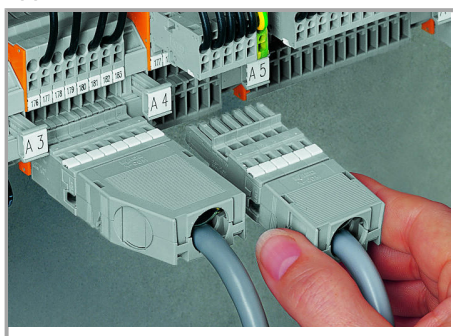

Application

Application:

Snap-on type strain relief housings for 769 Series

Supus modificărilor.