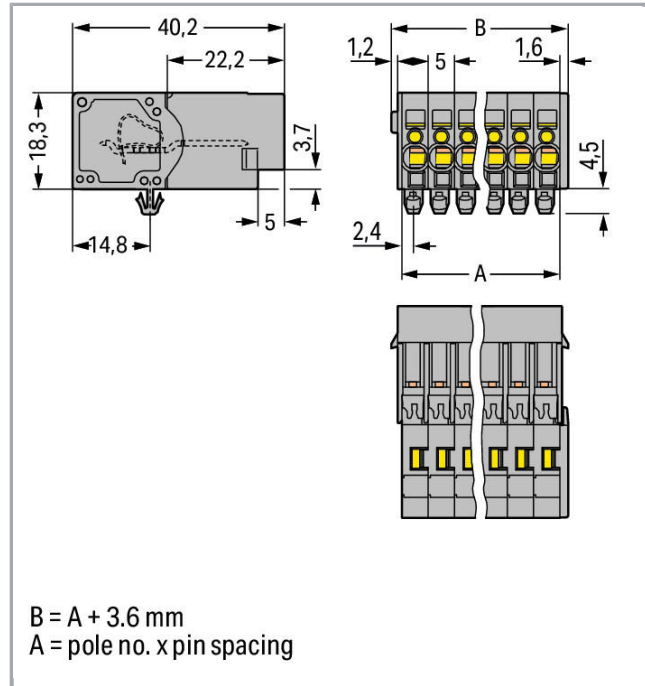

Date

Electrical data

Ratings per IEC/EN 60664-1

Nominal voltage (III/3)	500 V
Rated surge voltage (III/3)	6 kV
Rated current	32 A
Legend (ratings)	(III / 3) ≙ Overvoltage category III / Pollution degree 3

Connection data

Connection technology	CAGE CLAMP®
Actuation type	Operating tool
Connectable conductor materials	Copper

Supus modificărilor.

WAGO Kontakttechnik GmbH & Co. KG
/Representative Office Romania
Sos. Pipera-Tunari nr. 1/1
building 1, 2nd floor | 077190 Voluntari, Ilfov
Tel.: +40-(0)31 421 85 68 | Email: info-RO@wago.com

Aveți întrebări despre produsele noastre?
Vă stăm la dispoziție pentru preluarea apelului la +40 (0) 31 421 85 68.