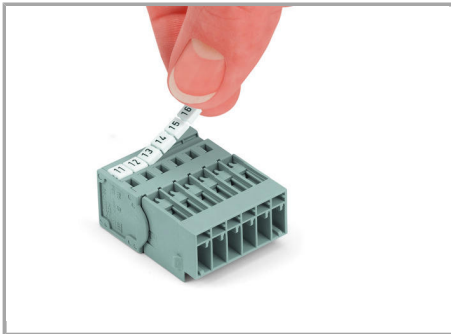

### Operating tool

Inserting a conductor via operating tool  
(example shows a male connector with snap-in mounting feet).

## Application

Supus modificărilor.

Male connector with CAGE CLAMP® connection and snap-in mounting feet

1-connector female plug, straight

#### Marking

Labeling a male connector with CAGE CLAMP® connection via Mini-WSB quick markers.