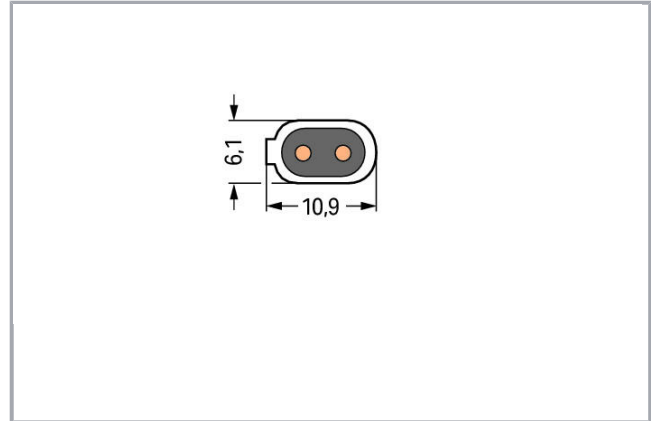

Fișă tehnică | Număr articol: 897-121

Flat cable; 2 x 1.5 mm²; PVC; 2 buses; 50 V; 1,50 mm²; light gray

www.wago.com/897-121

Date

Electrical data

Ratings per IEC/EN 60664-1

Legend (ratings)

(III / 3) ≙ Overvoltage category III / Pollution degree 3

Material Data

Color	light gray
Insulation material	Polyamide 66 (PA 66)
Fire load	1,728 MJ
Weight	90 g

Supus modificărilor.

WAGO Kontakttechnik GmbH & Co. KG
/Representative Office Romania
Sos. Pipera-Tunari nr. 1/1
building 1, 2nd floor | 077190 Voluntari, Ilfov
Tel.: +40-(0)31 421 85 68 | Email: info-RO@wago.com