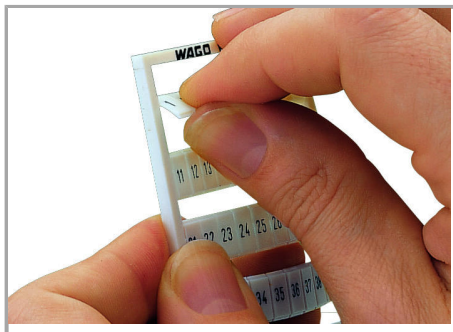

Fire load 0,257 MJ

Commercial data

Product Group	2 (Terminal Block Accessories)
Packaging type	bag
Country of origin	DE
GTIN	4017332396929
Customs tariff number	49119900000

Counterpart

Installation Notes

Application

Separating a strip from the WMB marker card.