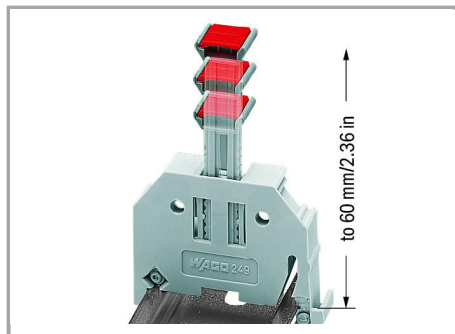

WMB marking card; as card; for terminal block width 5 - 17.5 mm; stretchable 5 - 5.2 mm; plain; snap-on type; violet www.wago.com/793-5501/000-024

Descărcări CAD/CAE-Data

CAD data

2D/3D Models 249-118

URL

Descărcare

Installation Notes

Application

Height-adjustable group marker carrier