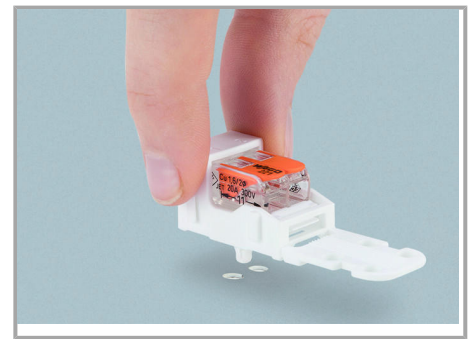

Fișă tehnică | Număr articol: 221-503

Mounting carrier; for 3-conductor terminal blocks; 221 Series - 4 mm²; for screw mounting; white

www.wago.com/221-503

RoHS Compliant

[BOMcheck.net](https://www.bomcheck.net)

2D/3D Models 221-503	URL	Descărcare
----------------------	-----	------------

Installation Notes

Inserting a connector into the mounting carrier.

Removing a connector from the mounting carrier.

Inserting a conductor

Supus modificărilor.

Inserting a conductor.

Horizontal screw mounting

Vertical screw mounting

Horizontal mounting via snap-in foot

Vertical mounting via snap-in foot

Strain Relief

Supus modificărilor.

Use a cable tie to secure the conductors to the strain relief plate.

The strain relief plate can be removed.

Testing

Testing a connector mounted on the carrier via test slot.

Application

Connecting a light to the mains.