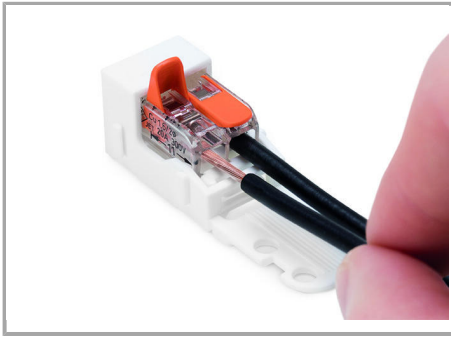

Fișă tehnică | Număr articol: 221-503

Mounting carrier; for 3-conductor terminal blocks; 221 Series - 4 mm²; for screw mounting; white

www.wago.com/221-503

RoHS Compliant

[BOMcheck.net](https://www.bomcheck.net)

2D/3D Models 221-503	URL	Descărcare
----------------------	-----	------------

Installation Notes

Inserting a connector into the mounting carrier.

Removing a connector from the mounting carrier.

Inserting a conductor

Supus modificărilor.

Inserting a conductor.

Horizontal screw mounting

Vertical screw mounting

Horizontal mounting via snap-in foot

Vertical mounting via snap-in foot

Strain Relief

Supus modificărilor.

Use a cable tie to secure the conductors to the strain relief plate.

The strain relief plate can be removed.

Testing

Testing a connector mounted on the carrier via test slot.

Application

Connecting a light to the mains.