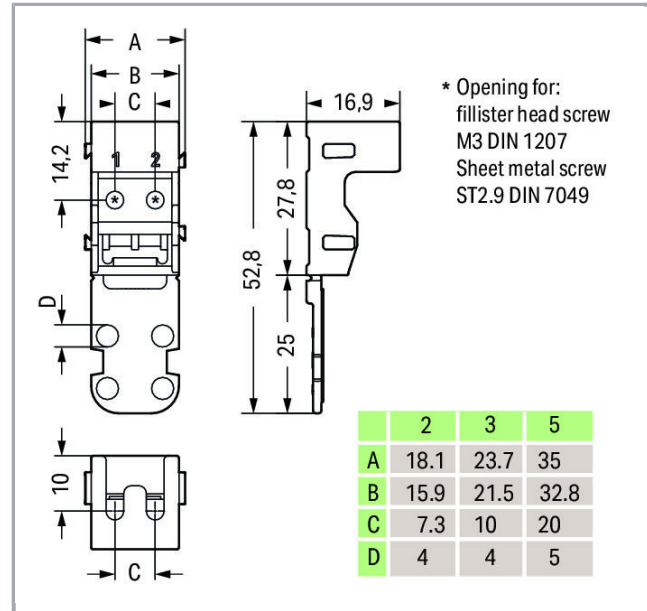

Fișă tehnică | Număr articol: 221-503

Mounting carrier; for 3-conductor terminal blocks; 221 Series - 4 mm²; for screw mounting; white

www.wago.com/221-503

RoHS Compliant

[BOMcheck.net](https://www.bomcheck.net)

Culoare:

Date

Geometrical Data

Width	23.7 mm / 0.933 inch
Height from the surface	16.9 mm / 0.665 inch
Depth	52.8 mm / 2.079 inch

Material Data

Color	white
Insulation material	Polyamide 66 (PA 66)
Flammability class per UL94	V0
Weight	3,6 g