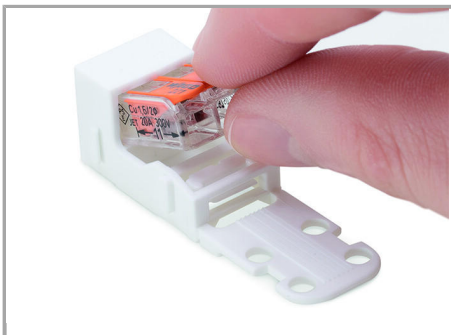

Fișă tehnică | Număr articol: 221-503

Mounting carrier; for 3-conductor terminal blocks; 221 Series - 4 mm²; for screw mounting; white

www.wago.com/221-503

RoHS Compliant

[BOMcheck.net](https://www.bomcheck.net)

2D/3D Models 221-503	URL	Descărcare
----------------------	-----	------------

Installation Notes

Inserting a connector into the mounting carrier.

Removing a connector from the mounting carrier.

Inserting a conductor

Use a cable tie to secure the conductors to the strain relief plate.

The strain relief plate can be removed.

Testing

Testing a connector mounted on the carrier via test slot.

Application

Connecting a light to the mains.