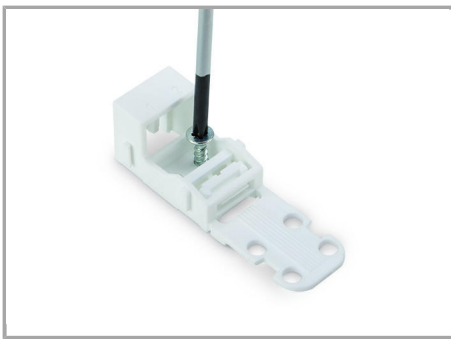

Fișă tehnică | Număr articol: 221-503

Mounting carrier; for 3-conductor terminal blocks; 221 Series - 4 mm²; for screw mounting; white

www.wago.com/221-503

RoHS Compliant

[BOMcheck.net](https://www.bomcheck.net)

2D/3D Models 221-503	URL	Descărcare
----------------------	-----	------------

Installation Notes

Inserting a connector into the mounting carrier.

Removing a connector from the mounting carrier.

Inserting a conductor

Supus modificărilor.

Inserting a conductor.

Horizontal screw mounting

Vertical screw mounting

Horizontal mounting via snap-in foot

Vertical mounting via snap-in foot

Strain Relief

Supus modificărilor.

Use a cable tie to secure the conductors to the strain relief plate.

The strain relief plate can be removed.

Testing

Testing a connector mounted on the carrier via test slot.

Application

Connecting a light to the mains.