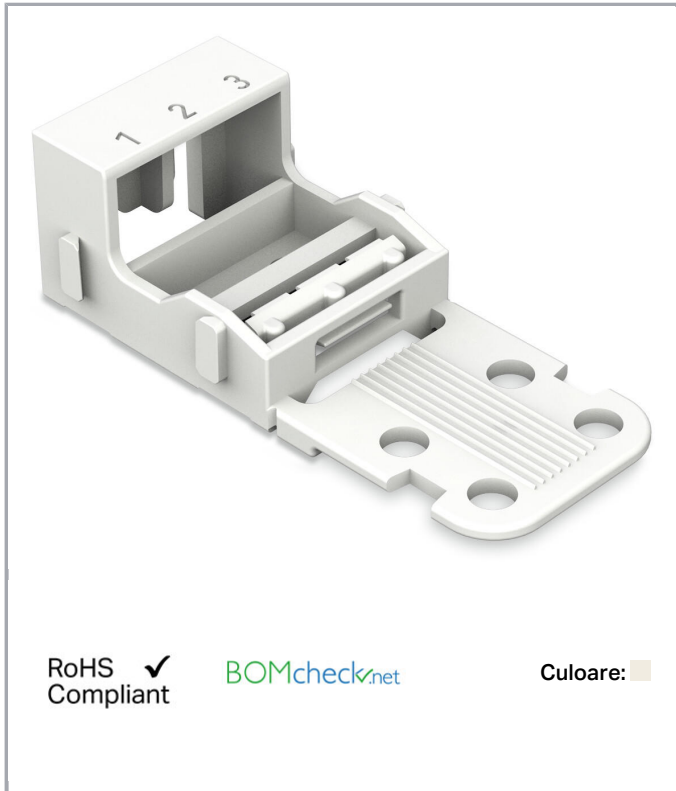

Fișă tehnică | Număr articol: 221-503

Mounting carrier; for 3-conductor terminal blocks; 221 Series - 4 mm²; for screw mounting; white

www.wago.com/221-503

RoHS Compliant

[BOMcheck.net](https://www.bomcheck.net)

Culoare:

Date

Geometrical Data

Width	23.7 mm / 0.933 inch
Height from the surface	16.9 mm / 0.665 inch
Depth	52.8 mm / 2.079 inch

Material Data

Color	white
Insulation material	Polyamide 66 (PA 66)
Flammability class per UL94	V0
Weight	3,6 g