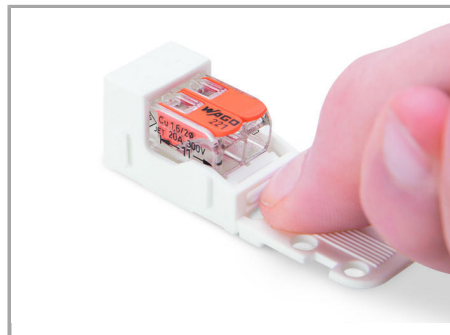

2D/3D Models 221-503	URL	Descărcare
----------------------	-----	------------

Installation Notes

Inserting a connector into the mounting carrier.

Removing a connector from the mounting carrier.

Inserting a conductor

Use a cable tie to secure the conductors to the strain relief plate.

The strain relief plate can be removed.

Testing

Testing a connector mounted on the carrier via test slot.

Application

Connecting a light to the mains.