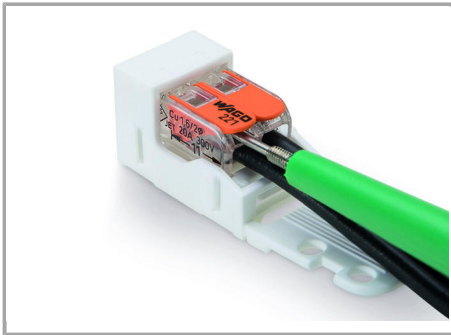

Fișă tehnică | Număr articol: 221-503

Mounting carrier; for 3-conductor terminal blocks; 221 Series - 4 mm²; for screw mounting; white

www.wago.com/221-503

RoHS Compliant

[BOMcheck.net](https://www.bomcheck.net)

2D/3D Models 221-503	URL	Descărcare
----------------------	-----	------------

Installation Notes

Inserting a connector into the mounting carrier.

Removing a connector from the mounting carrier.

Inserting a conductor

Supus modificărilor.

Inserting a conductor.

Horizontal screw mounting

Vertical screw mounting

Horizontal mounting via snap-in foot

Vertical mounting via snap-in foot

Strain Relief

Supus modificărilor.

Use a cable tie to secure the conductors to the strain relief plate.

The strain relief plate can be removed.

Testing

Testing a connector mounted on the carrier via test slot.

Application

Connecting a light to the mains.