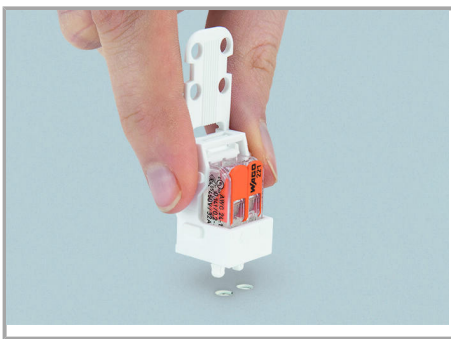

Fișă tehnică | Număr articol: 221-503

Mounting carrier; for 3-conductor terminal blocks; 221 Series - 4 mm²; for screw mounting; white

www.wago.com/221-503

RoHS Compliant

[BOMcheck.net](https://www.bomcheck.net)

2D/3D Models 221-503	URL	Descărcare
----------------------	-----	------------

Installation Notes

Inserting a connector into the mounting carrier.

Removing a connector from the mounting carrier.

Inserting a conductor

Supus modificărilor.

Inserting a conductor.

Horizontal screw mounting

Vertical screw mounting

Horizontal mounting via snap-in foot

Vertical mounting via snap-in foot

Strain Relief

Supus modificărilor.

Use a cable tie to secure the conductors to the strain relief plate.

The strain relief plate can be removed.

Testing

Testing a connector mounted on the carrier via test slot.

Application

Connecting a light to the mains.