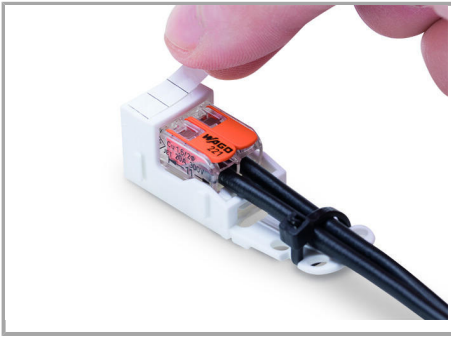

Labeling

Supus modificărilor.