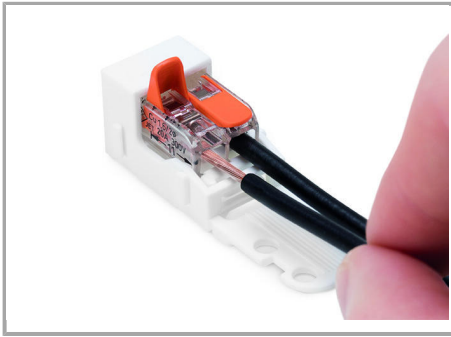

Fișă tehnică | Număr articol: 221-515

Mounting carrier; for 5-conductor terminal blocks; 221 Series - 4 mm²; with snap-in mounting foot for horizontal mounting; white

www.wago.com/221-515

RoHS Compliant

Culoare:

2D/3D Models 221-515	URL	Descărcare
----------------------	-----	------------

Installation Notes

Inserting a connector into the mounting carrier.

Removing a connector from the mounting carrier.

Inserting a conductor

Supus modificărilor.

Inserting a conductor.

Horizontal screw mounting

Vertical screw mounting

Horizontal mounting via snap-in foot

Vertical mounting via snap-in foot

Strain Relief

Supus modificărilor.

Use a cable tie to secure the conductors to the strain relief plate.

The strain relief plate can be removed.

Testing

Testing a connector mounted on the carrier via test slot.

Application

Connecting a light to the mains.