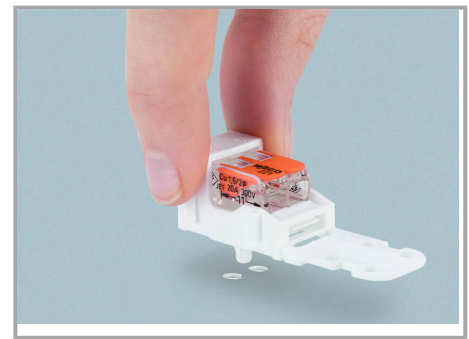

2D/3D Models 221-515	URL	Descărcare
----------------------	-----	------------

Installation Notes

Inserting a connector into the mounting carrier.

Removing a connector from the mounting carrier.

Inserting a conductor

Supus modificărilor.

Inserting a conductor.

Horizontal screw mounting

Vertical screw mounting

Horizontal mounting via snap-in foot

Vertical mounting via snap-in foot

Strain Relief

Supus modificărilor.

Use a cable tie to secure the conductors to the strain relief plate.

The strain relief plate can be removed.

Testing

Testing a connector mounted on the carrier via test slot.

Application

Connecting a light to the mains.