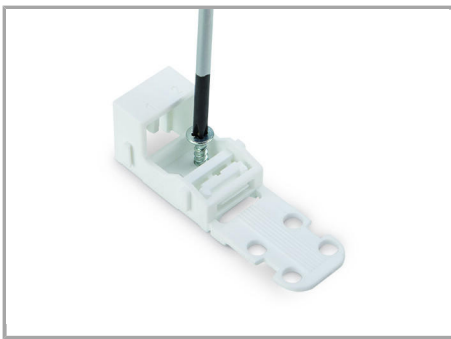

2D/3D Models 221-515	URL	Descărcare
----------------------	-----	------------

Installation Notes

Inserting a connector into the mounting carrier.

Removing a connector from the mounting carrier.

Inserting a conductor

Supus modificărilor.

Inserting a conductor.

Horizontal screw mounting

Vertical screw mounting

Horizontal mounting via snap-in foot

Vertical mounting via snap-in foot

Strain Relief

Supus modificărilor.

Use a cable tie to secure the conductors to the strain relief plate.

The strain relief plate can be removed.

Testing

Testing a connector mounted on the carrier via test slot.

Application

Connecting a light to the mains.