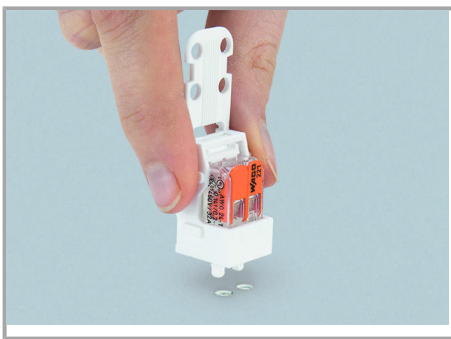

2D/3D Models 221-515	URL	Descărcare
----------------------	-----	------------

Installation Notes

Inserting a connector into the mounting carrier.

Removing a connector from the mounting carrier.

Inserting a conductor

Supus modificărilor.

Inserting a conductor.

Horizontal screw mounting

Vertical screw mounting

Horizontal mounting via snap-in foot

Vertical mounting via snap-in foot

Strain Relief

Supus modificărilor.

Use a cable tie to secure the conductors to the strain relief plate.

The strain relief plate can be removed.

Testing

Testing a connector mounted on the carrier via test slot.

Application

Connecting a light to the mains.