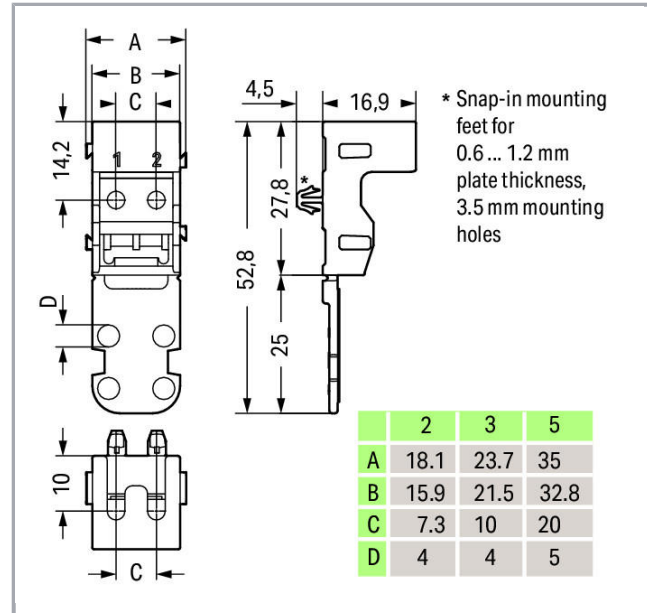

Fișă tehnică | Număr articol: 221-515

Mounting carrier; for 5-conductor terminal blocks; 221 Series - 4 mm²; with snap-in mounting foot for horizontal mounting; white

www.wago.com/221-515

RoHS Compliant

Culoare:

Date

Geometrical Data

Width	35 mm / 1.378 inch
Height	21,4 mm / 0.843 inch
Height from the surface	16,9 mm / 0.665 inch
Depth	52,8 mm / 2.079 inch

Material Data

Color	white
Insulation material	Polyamide 66 (PA 66)
Flammability class per UL94	V0
Weight	5 g