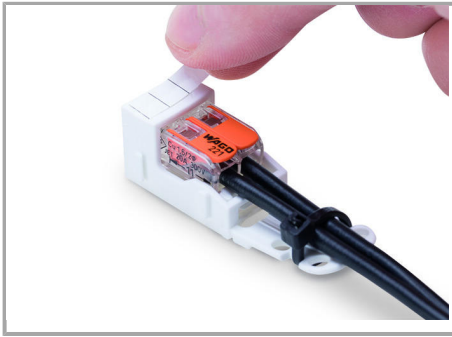

Labeling

Supus modificărilor.

WAGO Kontakttechnik GmbH & Co. KG
/Representative Office Romania
Sos. Pipera-Tunari nr. 1/1
building 1, 2nd floor | 077190 Voluntari, Ilfov
Tel.: +40-(0)31 421 85 68 | Email: info-RO@wago.com

Aveți întrebări despre produsele noastre?
Vă stăm la dispoziție pentru preluarea apelului la +40 (0) 31 421 85 68.