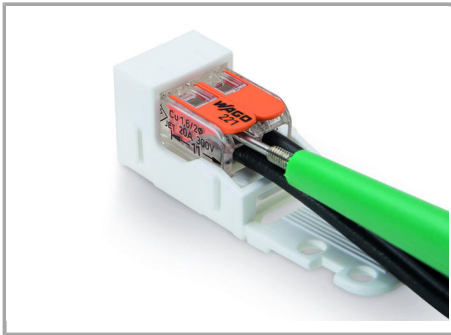

Fișă tehnică | Număr articol: 221-515

Mounting carrier; for 5-conductor terminal blocks; 221 Series - 4 mm²; with snap-in mounting foot for horizontal mounting; white

www.wago.com/221-515

RoHS Compliant

Culoare:

2D/3D Models 221-515	URL	Descărcare
----------------------	-----	------------

Installation Notes

Inserting a connector into the mounting carrier.

Removing a connector from the mounting carrier.

Inserting a conductor

Supus modificărilor.

Inserting a conductor.

Horizontal screw mounting

Vertical screw mounting

Horizontal mounting via snap-in foot

Vertical mounting via snap-in foot

Strain Relief

Supus modificărilor.

Use a cable tie to secure the conductors to the strain relief plate.

The strain relief plate can be removed.

Testing

Testing a connector mounted on the carrier via test slot.

Application

Connecting a light to the mains.