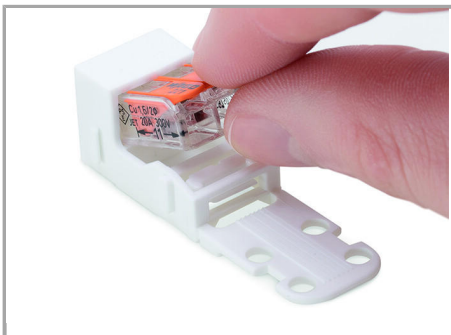

2D/3D Models 221-515	URL	Descărcare
----------------------	-----	------------

Installation Notes

Inserting a connector into the mounting carrier.

Removing a connector from the mounting carrier.

Inserting a conductor

Use a cable tie to secure the conductors to the strain relief plate.

The strain relief plate can be removed.

Testing

Testing a connector mounted on the carrier via test slot.

Application

Connecting a light to the mains.