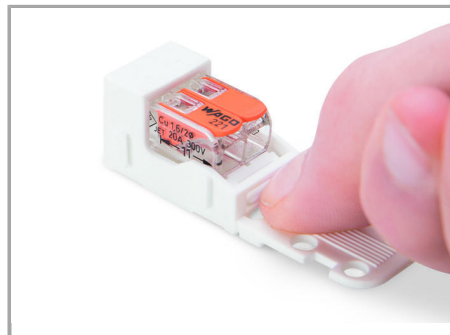

2D/3D Models 221-515	URL	Descărcare
----------------------	-----	------------

Installation Notes

Inserting a connector into the mounting carrier.

Removing a connector from the mounting carrier.

Inserting a conductor

Use a cable tie to secure the conductors to the strain relief plate.

The strain relief plate can be removed.

Testing

Testing a connector mounted on the carrier via test slot.

Application

Connecting a light to the mains.