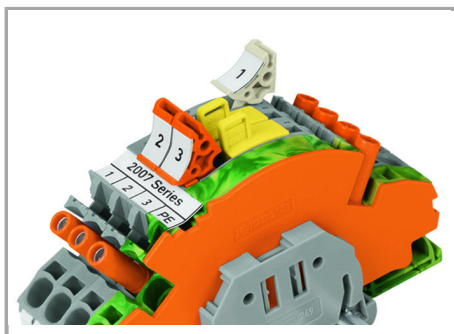

WSCAD Universe 2007-8899	URL	Descărcare
--------------------------	-----	------------

Installation Notes

Lock-out snaps into one of two notched positions.

Familie de produse

Supus modificărilor.

WAGO Kontakttechnik GmbH & Co. KG
/Representative Office Romania
Sos. Pipera-Tunari nr. 1/1
building 1, 2nd floor | 077190 Voluntari, Ilfov
Tel.: +40-(0)31 421 85 68 | Email: info-RO@wago.com