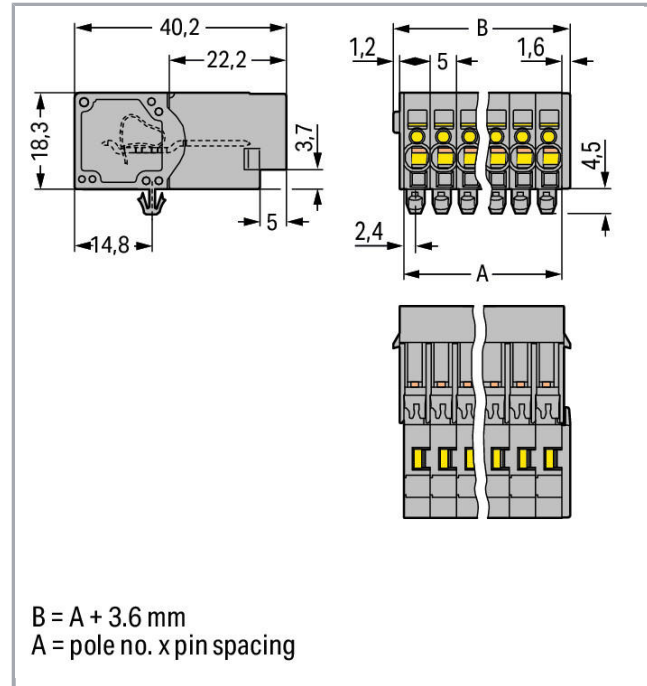

Fișă tehnică | Număr articol: 769-612/001-000

1-conductor male connector; Snap-in mounting feet; 4 mm²; Pin spacing 5 mm; 12-pole; 4,00 mm²; gray

www.wago.com/769-612/001-000

RoHS
Compliant

BOMcheck.net

Culoare: ■

Geometrical Data

Pin spacing	5 mm / 0.197 inch
Width	63.6 mm / 2.504 inch
Height from the surface	18.3 mm / 0.72 inch
Depth	40.2 mm / 1.583 inch

Mechanical data

Mounting type	Snap-in mounting foot
---------------	-----------------------