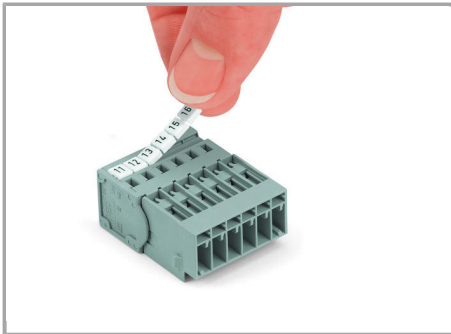

Inserting a conductor via operating tool
(example shows a male connector with snap-in mounting feet).

Application

Supus modificărilor.

Male connector with CAGE CLAMP® connection and snap-in mounting feet

1-connector female plug, straight

Marking

Labeling a male connector with CAGE CLAMP® connection via Mini-WSB quick markers.

Familie de produse

X-COM

Afișare globală produse din familie.

Supus modificărilor.