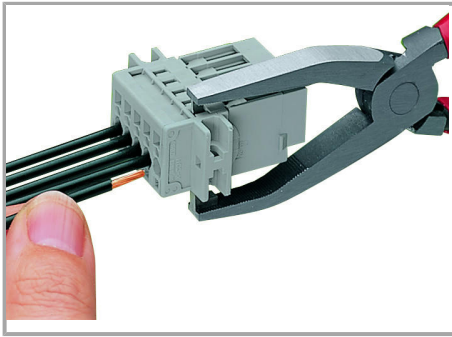

Male connector with snap-in flanges

Snap-in mounting without tools

Snap-in mounting without tools

Sheet metal cutout

Male connectors with CAGE CLAMP® connection (769-6xx/005-000) and snap-in flanges

Inserting a conductor

Supus modificărilor.

Operating tool

Inserting a conductor via operating tool
(example shows a male connector).

Marking

Labeling a male connector with
CAGE CLAMP® connection via Mini-WSB
quick markers.

Familie de produse