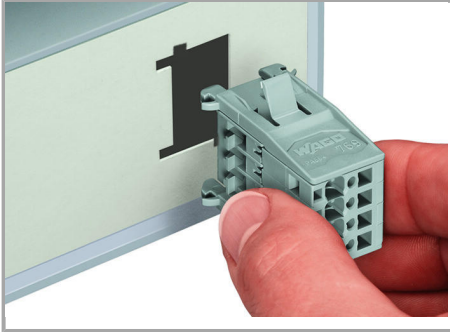

Installation Notes

Installation

Insert male connector with snap-in flanges (769-604/005-000) into the cutout.