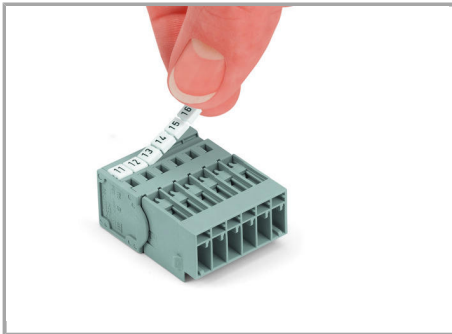

Male connector with snap-in flanges

Snap-in mounting without tools

Snap-in mounting without tools

Sheet metal cutout

Male connectors with CAGE CLAMP® connection (769-6xx/005-000) and snap-in flanges

Inserting a conductor

Supus modificărilor.

Operating tool

Inserting a conductor via operating tool
(example shows a male connector).

Marking

Labeling a male connector with
CAGE CLAMP® connection via Mini-WSB
quick markers.

Familie de produse