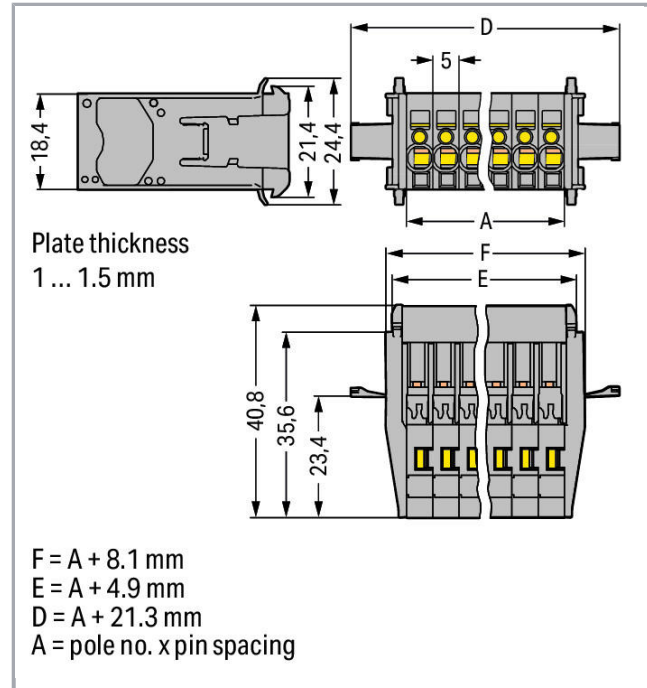

Fișă tehnică | Număr articol: 769-610/005-000

1-conductor male connector; Snap-in flange; 4 mm²; Pin spacing 5 mm; 10-pole; 4,00 mm²; gray

www.wago.com/769-610/005-000

RoHS Compliant

BOMcheck.net

Culoare: ■

Geometrical Data

Pin spacing	5 mm / 0.197 inch
Width	71.3 mm / 2.807 inch
Height	24.4 mm / 0.961 inch
Depth	40.8 mm / 1.606 inch

Mechanical data

Mounting type	Snap-in
---------------	---------

Plug connection