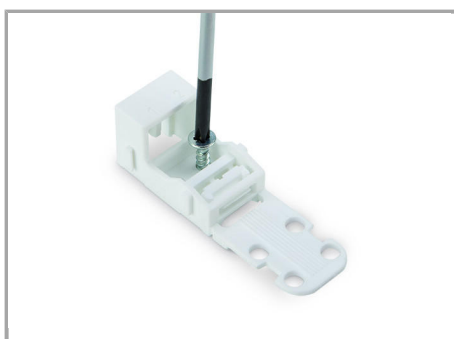

2D/3D Models 221-512	URL	Descărcare
----------------------	-----	------------

Installation Notes

Inserting a connector into the mounting carrier.

Removing a connector from the mounting carrier.

Inserting a conductor

Supus modificărilor.

Inserting a conductor.

Horizontal screw mounting

Vertical screw mounting

Horizontal mounting via snap-in foot

Vertical mounting via snap-in foot

Strain Relief

Supus modificărilor.

Use a cable tie to secure the conductors to the strain relief plate.

The strain relief plate can be removed.

Testing

Testing a connector mounted on the carrier via test slot.

Application

Connecting a light to the mains.