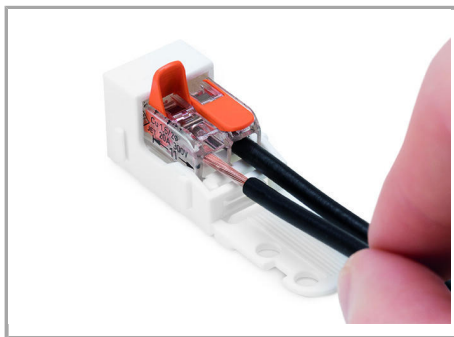

Fișă tehnică | Număr articol: 221-512

Mounting carrier; for 2-conductor terminal blocks; 221 Series - 4 mm²; with snap-in mounting foot for horizontal mounting; white

www.wago.com/221-512

RoHS Compliant

Culoare:

2D/3D Models 221-512	URL	Descărcare
----------------------	-----	------------

Installation Notes

Inserting a connector into the mounting carrier.

Removing a connector from the mounting carrier.

Inserting a conductor

Supus modificărilor.

Inserting a conductor.

Horizontal screw mounting

Vertical screw mounting

Horizontal mounting via snap-in foot

Vertical mounting via snap-in foot

Strain Relief

Supus modificărilor.

Use a cable tie to secure the conductors to the strain relief plate.

The strain relief plate can be removed.

Testing

Testing a connector mounted on the carrier via test slot.

Application

Connecting a light to the mains.