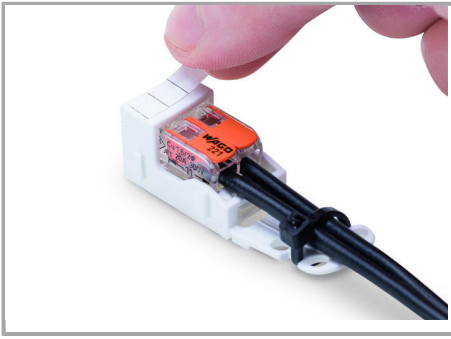

Labeling

Supus modificărilor.