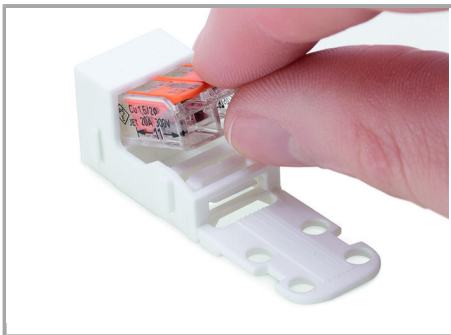

2D/3D Models 221-512	URL	Descărcare
----------------------	-----	------------

Installation Notes

Inserting a connector into the mounting carrier.

Removing a connector from the mounting carrier.

Inserting a conductor

Use a cable tie to secure the conductors to the strain relief plate.

The strain relief plate can be removed.

Testing

Testing a connector mounted on the carrier via test slot.

Application

Connecting a light to the mains.