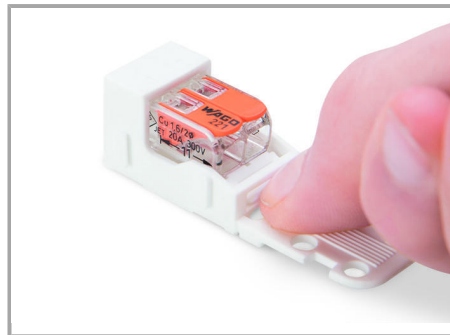

2D/3D Models 221-512	URL	Descărcare
----------------------	-----	------------

Installation Notes

Inserting a connector into the mounting carrier.

Removing a connector from the mounting carrier.

Inserting a conductor

Use a cable tie to secure the conductors to the strain relief plate.

The strain relief plate can be removed.

Testing

Testing a connector mounted on the carrier via test slot.

Application

Connecting a light to the mains.