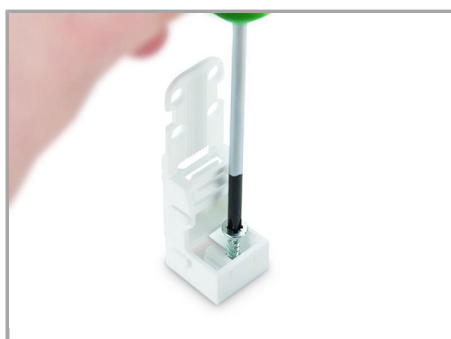

2D/3D Models 221-512	URL	Descărcare
----------------------	-----	------------

Installation Notes

Inserting a connector into the mounting carrier.

Removing a connector from the mounting carrier.

Inserting a conductor

Supus modificărilor.

Inserting a conductor.

Horizontal screw mounting

Vertical screw mounting

Horizontal mounting via snap-in foot

Vertical mounting via snap-in foot

Strain Relief

Supus modificărilor.

Use a cable tie to secure the conductors to the strain relief plate.

The strain relief plate can be removed.

Testing

Testing a connector mounted on the carrier via test slot.

Application

Connecting a light to the mains.