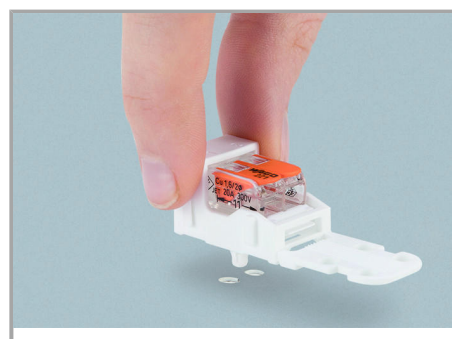

2D/3D Models 221-512	URL	Descărcare
----------------------	-----	------------

Installation Notes

Inserting a connector into the mounting carrier.

Removing a connector from the mounting carrier.

Inserting a conductor

Supus modificărilor.

Inserting a conductor.

Horizontal screw mounting

Vertical screw mounting

Horizontal mounting via snap-in foot

Vertical mounting via snap-in foot

Strain Relief

Supus modificărilor.

Use a cable tie to secure the conductors to the strain relief plate.

The strain relief plate can be removed.

Testing

Testing a connector mounted on the carrier via test slot.

Application

Connecting a light to the mains.