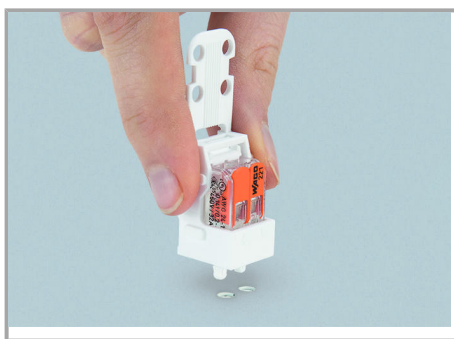

2D/3D Models 221-512	URL	Descărcare
----------------------	-----	------------

Installation Notes

Inserting a connector into the mounting carrier.

Removing a connector from the mounting carrier.

Inserting a conductor

Supus modificărilor.

Inserting a conductor.

Horizontal screw mounting

Vertical screw mounting

Horizontal mounting via snap-in foot

Vertical mounting via snap-in foot

Strain Relief

Supus modificărilor.

Use a cable tie to secure the conductors to the strain relief plate.

The strain relief plate can be removed.

Testing

Testing a connector mounted on the carrier via test slot.

Application

Connecting a light to the mains.