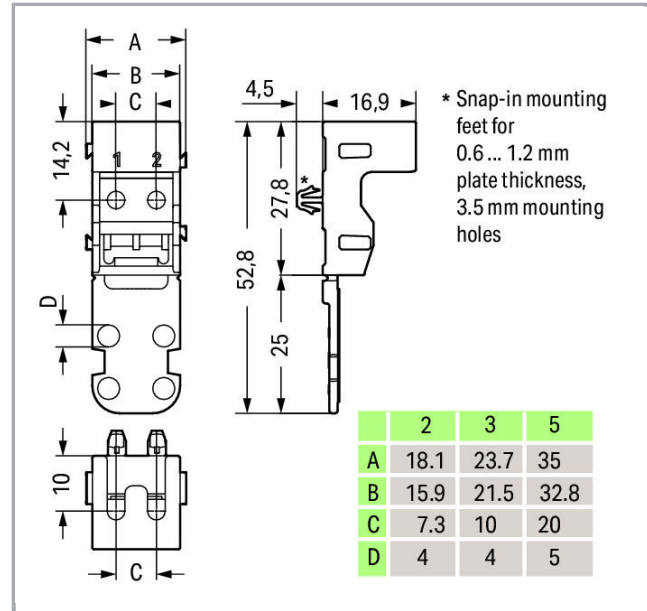

Fișă tehnică | Număr articol: 221-512

Mounting carrier; for 2-conductor terminal blocks; 221 Series - 4 mm²; with snap-in mounting foot for horizontal mounting; white

www.wago.com/221-512

RoHS Compliant

Culoare:

Date

Geometrical Data

Width	18.1 mm / 0.713 inch
Height	21.4 mm / 0.843 inch
Height from the surface	16.9 mm / 0.665 inch
Depth	52.8 mm / 2.079 inch

Material Data

Color	white
Insulation material	Polyamide 66 (PA 66)
Flammability class per UL94	V0
Weight	2,8 g