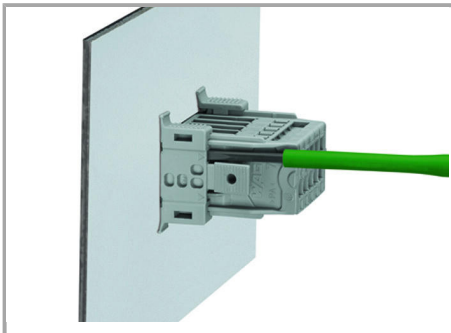

Aveți întrebări despre produsele noastre?
Vă stăm la dispoziție pentru preluarea apelului la +40 (0) 31 421 85 68.

Installation Notes

Assembly

Insert male connector with snap-in flanges (769-605/006-000) into the cutout.

Secure the snap-in flange.

Male connector with snap-in flanges (769-605/006-000) into the cutout

For removal, insert operating tool (2.5 mm blade) into release slot.

Press center part on both the top and bottom of the connector. Then remove snap-in flange.