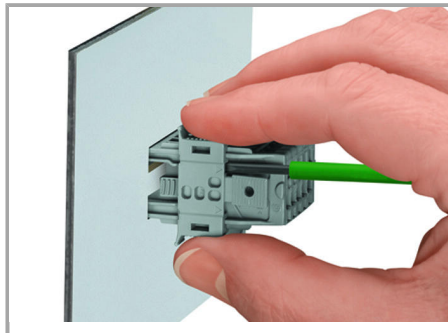

Aveți întrebări despre produsele noastre?
Vă stăm la dispoziție pentru preluarea apelului la +40 (0) 31 421 85 68.

Installation Notes

Assembly

Insert male connector with snap-in flanges (769-605/006-000) into the cutout.

Secure the snap-in flange.

Male connector with snap-in flanges (769-605/006-000) into the cutout

For removal, insert operating tool (2.5 mm blade) into release slot.

Press center part on both the top and bottom of the connector. Then remove snap-in flange.