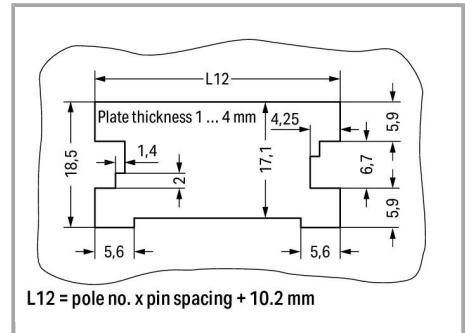

Sheet metal cutout (for female plugs without locking levers)

Male connectors with CAGE CLAMP® connection (769-6xx/006-000) and snap-in flanges

Inserting a conductor

Supus modificărilor.