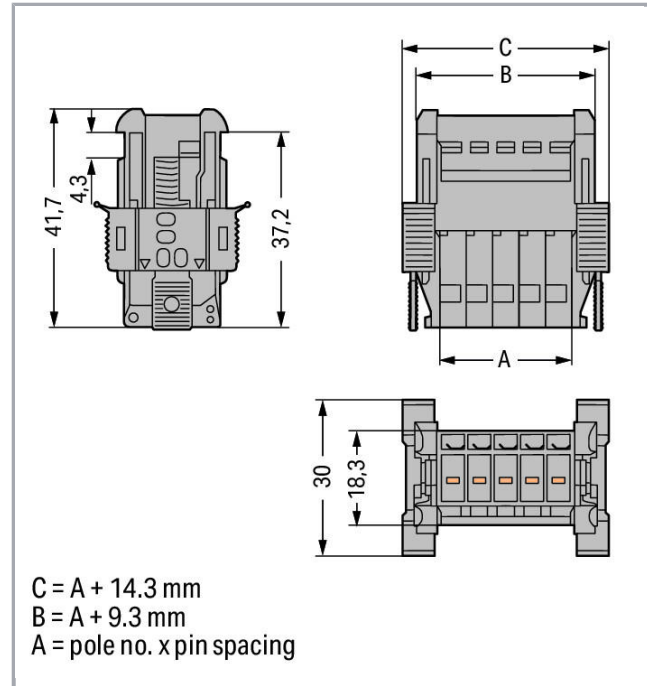

Fișă tehnică | Număr articol: 769-603/006-000

1-conductor male connector; Snap-in flange; 4 mm²; Pin spacing 5 mm; 3-pole; 4,00 mm²; gray

www.wago.com/769-603/006-000

RoHS Compliant

BOMcheck.net

Culoare: ■

Geometrical Data

Pin spacing	5 mm / 0.197 inch
Width	29,3 mm / 1.154 inch
Height	30 mm / 1.181 inch
Depth	41,7 mm / 1.642 inch

Mechanical data

Mounting type	Snap-in
---------------	---------

Plug connection