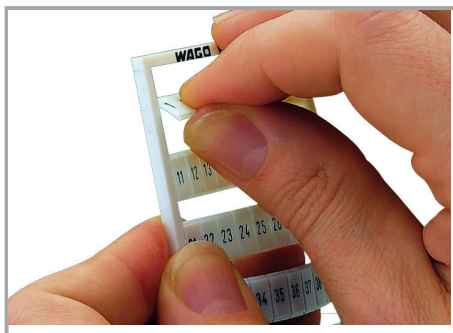

Material Data

Color	white
Weight	8,4 g
Fire load	0,256 MJ

Commercial data

Product Group	2 (Terminal Block Accessories)
Packaging type	BOX
Country of origin	DE
GTIN	4044918959971
Customs tariff number	49119900000

Counterpart

Installation Notes

Application

Separating a strip from the WMB marker card.