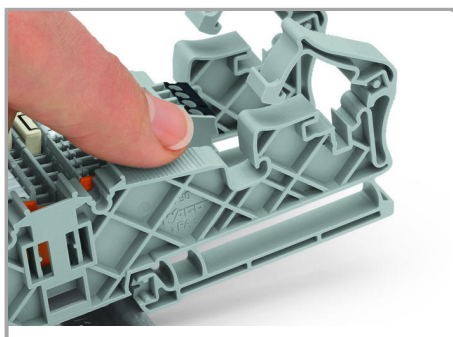

Snapping the busbar carrier onto DIN-35 rail.