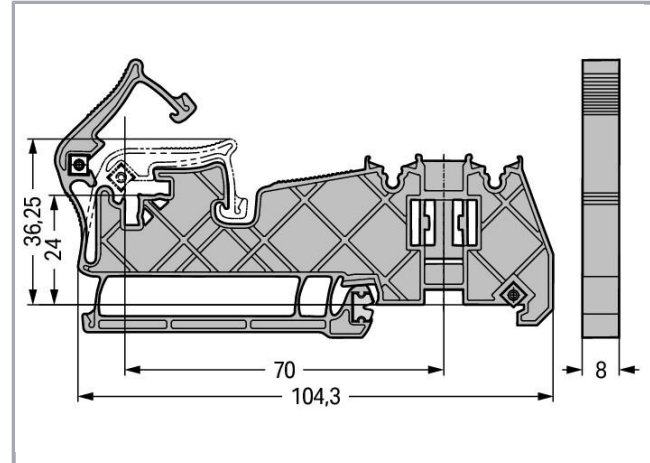

## Fișă tehnică | Număr articol: 790-400

Busbar carrier; for busbars Cu 10 mm x 3 mm; no contact to DIN rail; insulated; gray

[www.wago.com/790-400](http://www.wago.com/790-400)