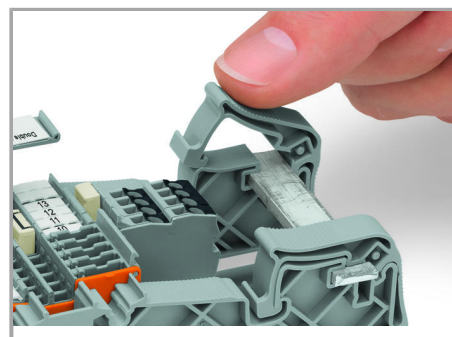

Snap the mounting bracket into position.