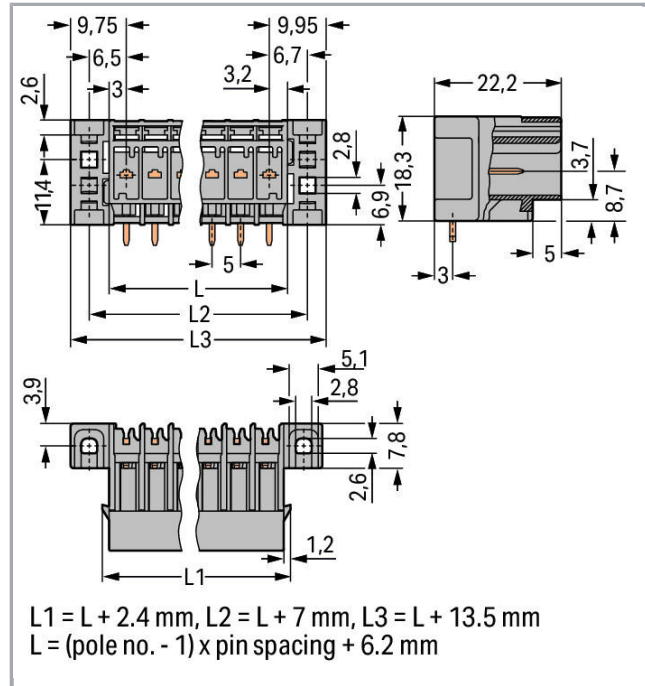

Date

Electrical data

Ratings per IEC/EN 60664-1

Nominal voltage (III/3)	250 V
Rated surge voltage (III/3)	4 kV
Rated voltage (III/2)	500 V
Rated surge voltage (III/2)	4 kV
Rated current	32 A
Legend (ratings)	(III / 3) ≙ Overvoltage category III / Pollution degree 3

Supus modificărilor.

WAGO Kontakttechnik GmbH & Co. KG
/Representative Office Romania
Sos. Pipera-Tunari nr. 1/1
building 1, 2nd floor | 077190 Voluntari, Ilfov
Tel.: +40-(0)31 421 85 68 | Email: info-RO@wago.com

Aveți întrebări despre produsele noastre?
Vă stăm la dispoziție pentru preluarea apelului la +40 (0) 31 421 85 68.