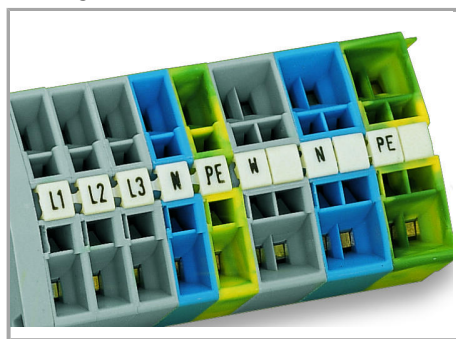

Marking type	Digits
Darstellung des Aufdrucks	consecutive numbers per strip
Pre-assembly	10 strips with 10 markers per card

Geometrical Data

Marker/Strip width	5 mm
Marker width	5 mm

Material Data

Color	white
Weight	6,7 g
Fire load	0,201 MJ

Commercial data

Product Group	9 (Std. Chassis Mt. Blocks)
Packaging type	BOX
Country of origin	DE
GTIN	4017332275842
Customs tariff number	49119900000

Counterpart

Installation Notes

Marking

Marking via Mini-WSB Quick markers.

Familie de produse

Supus modificărilor.

WAGO Kontakttechnik GmbH & Co. KG
/Representative Office Romania
Sos. Pipera-Tunari nr. 1/1
building 1, 2nd floor | 077190 Voluntari, Ilfov
Tel.: +40-(0)31 421 85 68 | Email: info-RO@wago.com

Aveți întrebări despre produsele noastre?
Vă stăm la dispoziție pentru preluarea apelului la +40 (0) 31 421 85 68.