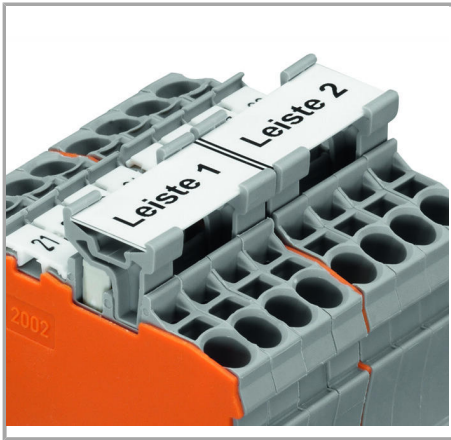

[URL](#)

[Descărcare](#)

Installation Notes

Application

Using marker carriers for marking strips (2002-161) in jumper slots.

Familie de produse

TOPJOB® S

TOPJOB® S: In various industrial applications and modern building installations, WAGO's wide and versatile range of rail-mount terminal blocks provides more than just reliable electrical connections.