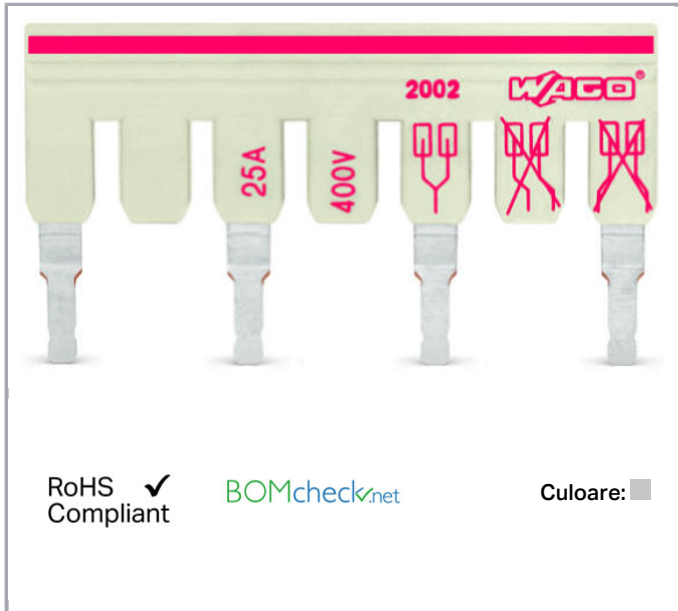

## Fișă tehnică | Număr articol: 2002-473/011-000

Ready-made staggered jumper; insulated; 2-way (1-3); Nominal current 25 A; with contact lugs broken off at the factory and circuit marking; light gray

[www.wago.com/2002-473/011-000](http://www.wago.com/2002-473/011-000)