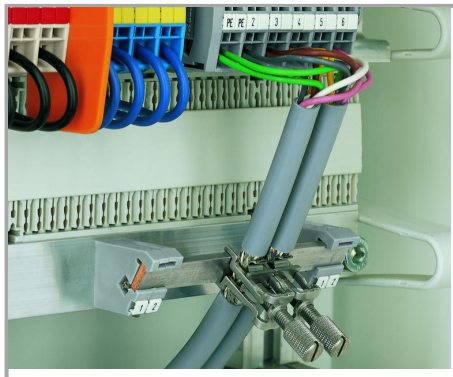

Nr. articol: 210-133

Busbar; tin-plated; 1000 mm long; Cu 10 mm x 3 mm

www.wago.com/210-133

Nr. articol: 790-134

Busbar; tin-plated; 50 mm long; Cu 10 mm x 3 mm

www.wago.com/790-134

Descărcări

CAD/CAE-Data

CAD data

2D/3D Models 790-100

URL

Descărcare

CAE data

WSCAD Universe 790-100

URL

Descărcare

Installation Notes

Insulated mounting carriers for a common shield reference potential, independent of housing potential

Supus modificărilor.

WAGO Kontakttechnik GmbH & Co. KG
/Representative Office Romania
Sos. Pipera-Tunari nr. 1/1
building 1, 2nd floor | 077190 Voluntari, Ilfov
Tel.: +40-(0)31 421 85 68 | Email: info-RO@wago.com

Aveți întrebări despre produsele noastre?

Vă stăm la dispoziție pentru preluarea apelului la +40 (0) 31 421 85 68.