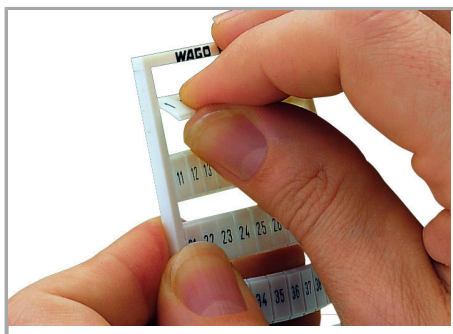

Fire load

0,257 MJ

Commercial data

Product Group	2 (Terminal Block Accessories)
Packaging type	BOX
Country of origin	DE
GTIN	4017332397216
Customs tariff number	49119900000

Counterpart

Installation Notes

Application

Separating a strip from the WMB marker card.