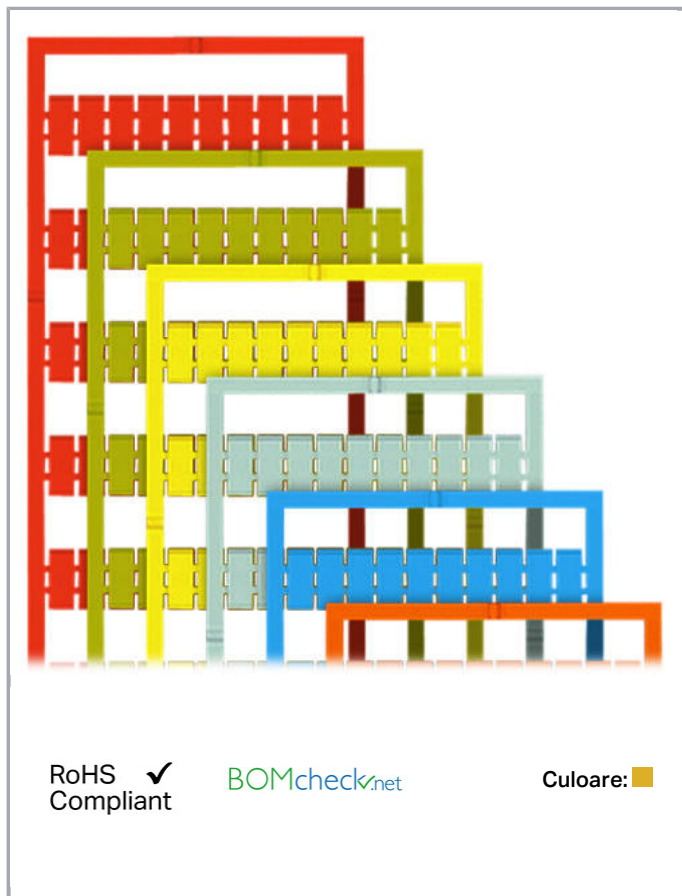

Fișă tehnică | Număr articol: 793-5501/000-002

WMB marking card; as card; for terminal block width 5 - 17.5 mm;  
stretchable 5 - 5.2 mm; plain; snap-on type; yellow

[www.wago.com/793-5501/000-002](http://www.wago.com/793-5501/000-002)