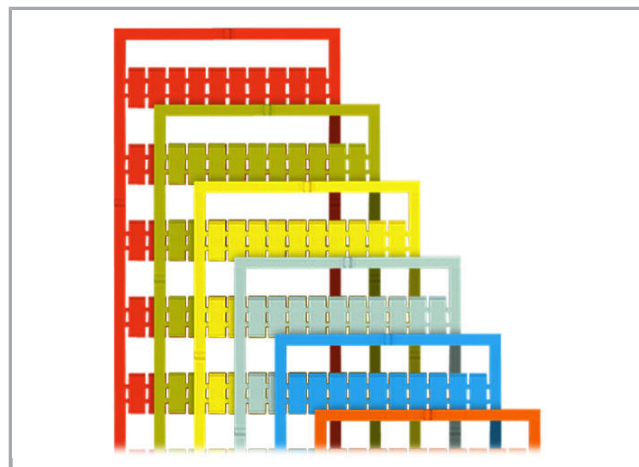

Fișă tehnică | Număr articol: 793-5501/000-002

WMB marking card; as card; for terminal block width 5 - 17.5 mm;  
stretchable 5 - 5.2 mm; plain; snap-on type; yellow

[www.wago.com/793-5501/000-002](http://www.wago.com/793-5501/000-002)

### Geometrical Data

Marker/Strip width	5 ... 5,2 mm
Marker width	5 mm