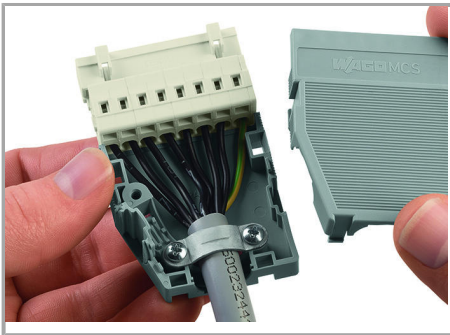

Supus modificărilor.