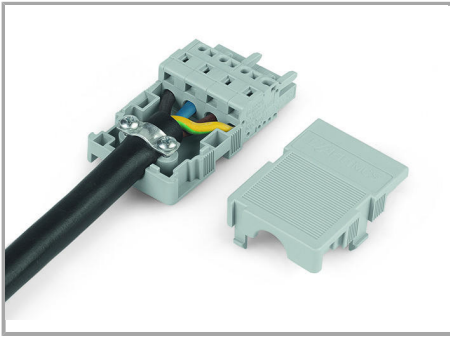

Supus modificărilor.