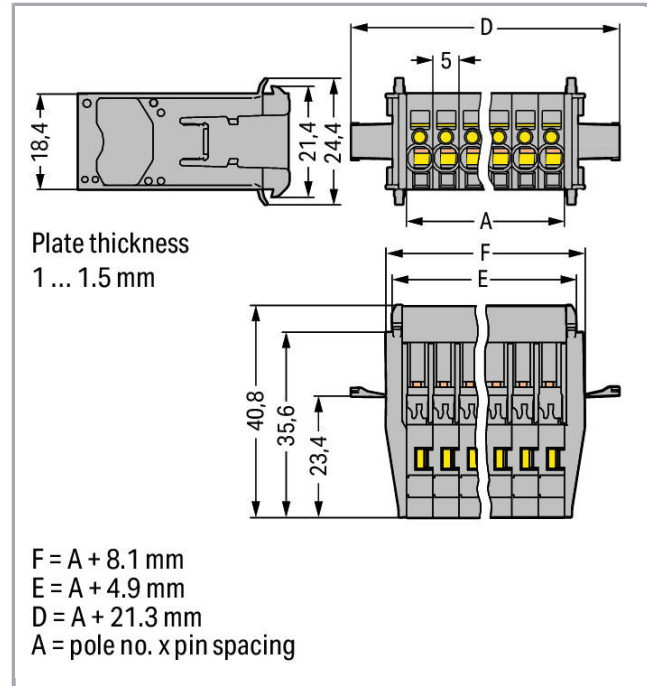

Fișă tehnică | Număr articol: 769-608/005-000

1-conductor male connector; Snap-in flange; 4 mm²; Pin spacing 5 mm; 8-pole; 4,00 mm²; gray

www.wago.com/769-608/005-000

RoHS Compliant

BOMcheck.net

Culoare: ■

Geometrical Data

Pin spacing	5 mm / 0.197 inch
Width	61,3 mm / 2.413 inch
Height	24,4 mm / 0.961 inch
Depth	40,8 mm / 1.606 inch

Mechanical data

Mounting type	Snap-in
---------------	---------

Plug connection