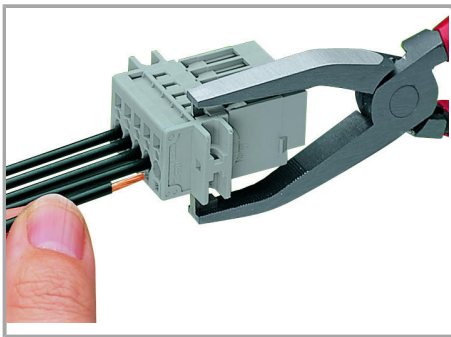

[URL](#)

[Descărcare](#)

Installation Notes

Installation

Insert male connector with snap-in flanges (769-604/005-000) into the cutout.

Male connector with snap-in flanges

Snap-in mounting without tools

Snap-in mounting without tools

Supus modificărilor.

Sheet metal cutout

Male connectors with CAGE CLAMP® connection (769-6xx/005-000) and snap-in flanges

Inserting a conductor

Operating tool

Inserting a conductor via operating tool (example shows a male connector).