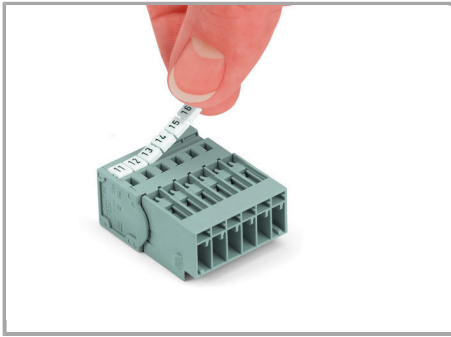

Supus modificărilor.

Sheet metal cutout

Male connectors with CAGE CLAMP® connection (769-6xx/005-000) and snap-in flanges

Inserting a conductor

Operating tool

Inserting a conductor via operating tool (example shows a male connector).

Marking

Supus modificărilor.

Labeling a male connector with
CAGE CLAMP® connection via Mini-WSB
quick markers.

Familie de produse

X-COM

Afișare globală produse din familie.

Supus modificărilor.