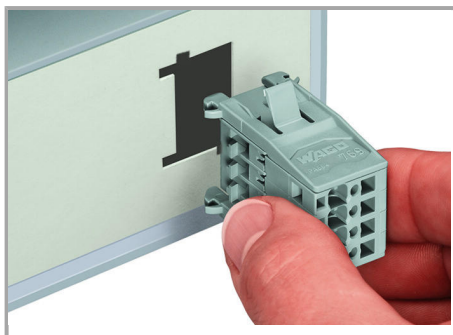

CAE data

EPLAN Data Portal 769-608/005-000

[URL](#)

[Descărcare](#)

WSCAD Universe 769-608/005-000

[URL](#)

[Descărcare](#)

Installation Notes

Installation

Insert male connector with snap-in flanges (769-604/005-000) into the cutout.