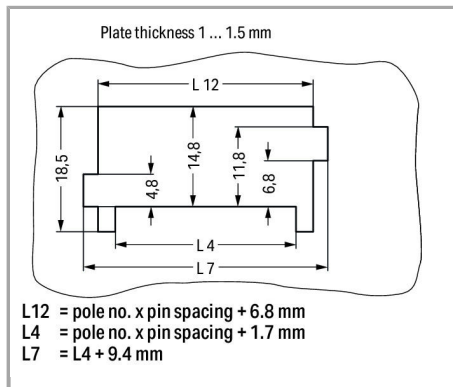

Insert male connector with snap-in flanges (769-604/005-000) into the cutout.

Sheet metal cutout

Male connectors with CAGE CLAMP® connection (769-6xx/005-000) and snap-in flanges

Inserting a conductor