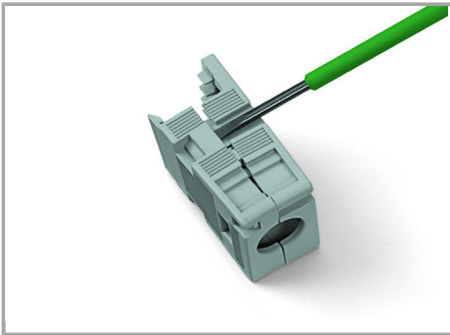

Snapping a cover into the unused cable outlet.

Assembly

Supus modificărilor.

Strain relief housing shown with a male connector equipped with CAGE CLAMP®

Assembly

Disassembling a strain relief housing is only possible using an operating tool (e.g., 210-719).