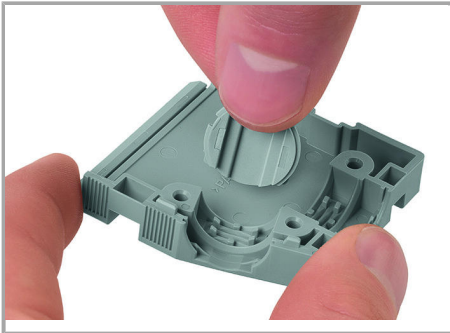

Snapping a cover into the unused cable outlet.

Assembly

Supus modificărilor.

Strain relief housing shown with a male connector equipped with CAGE CLAMP®

Assembly

Disassembling a strain relief housing is only possible using an operating tool (e.g., 210-719).