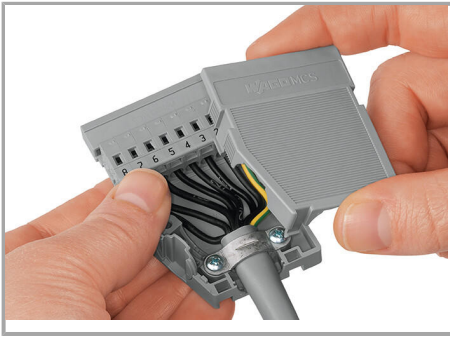

Snapping a cover into the unused cable outlet.

Assembly

Supus modificărilor.

Strain relief housing shown with a male connector equipped with CAGE CLAMP®

Assembly

Disassembling a strain relief housing is only possible using an operating tool (e.g., 210-719).