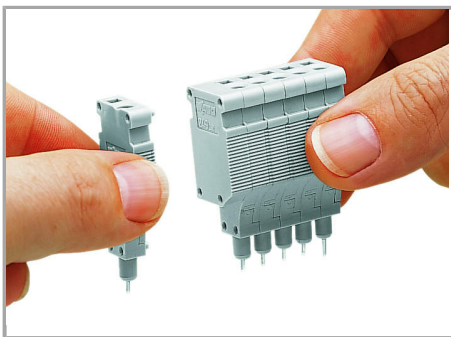

Descărcare

Installation Notes

Assembly

Snapping test plug and spacer modules together to assemble a multipole test plug module (max. 10 poles).

Supus modificărilor.

Inserting a conductor

CAGE CLAMP® connection