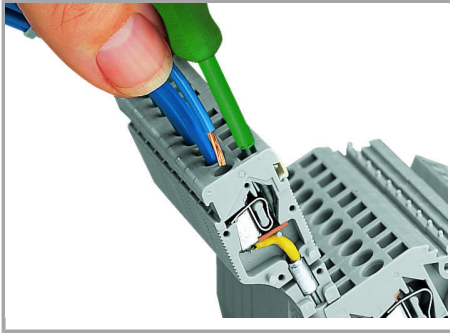

Descărcare

Installation Notes

Assembly

Snapping test plug and spacer modules together to assemble a multipole test plug module (max. 10 poles).

Supus modificărilor.

Inserting a conductor

CAGE CLAMP® connection