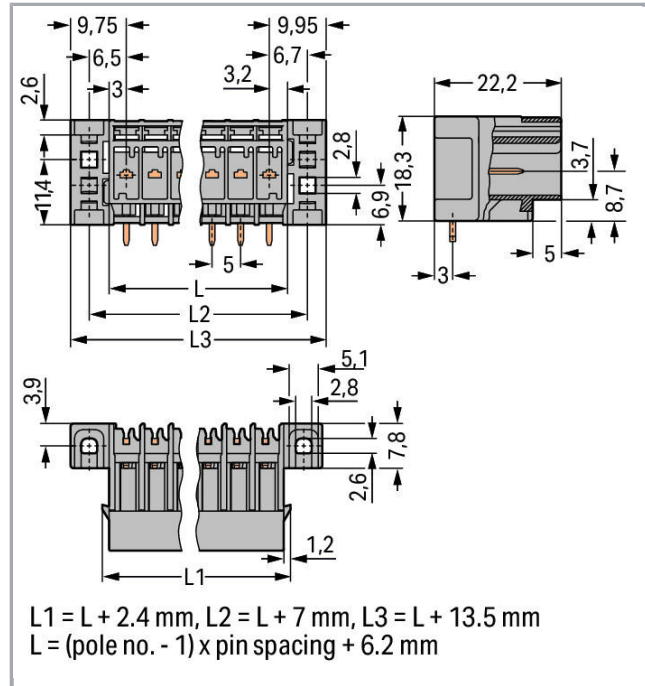

Fișă tehnică | Număr articol: 769-663/003-000

THT male header; 1.0 x 1.0 mm solder pin; angled; clamping collar; Pin spacing 5 mm; 3-pole; gray

www.wago.com/769-663/003-000

RoHS Compliant

BOMcheck.net

Culoare: ■

Pin spacing	5 mm / 0.197 inch
Width	29,7 mm / 1.169 inch
Height from the surface	18,3 mm / 0.72 inch
Depth	22,2 mm / 0.874 inch

Mechanical data

Mounting type	Mounting flange
---------------	-----------------