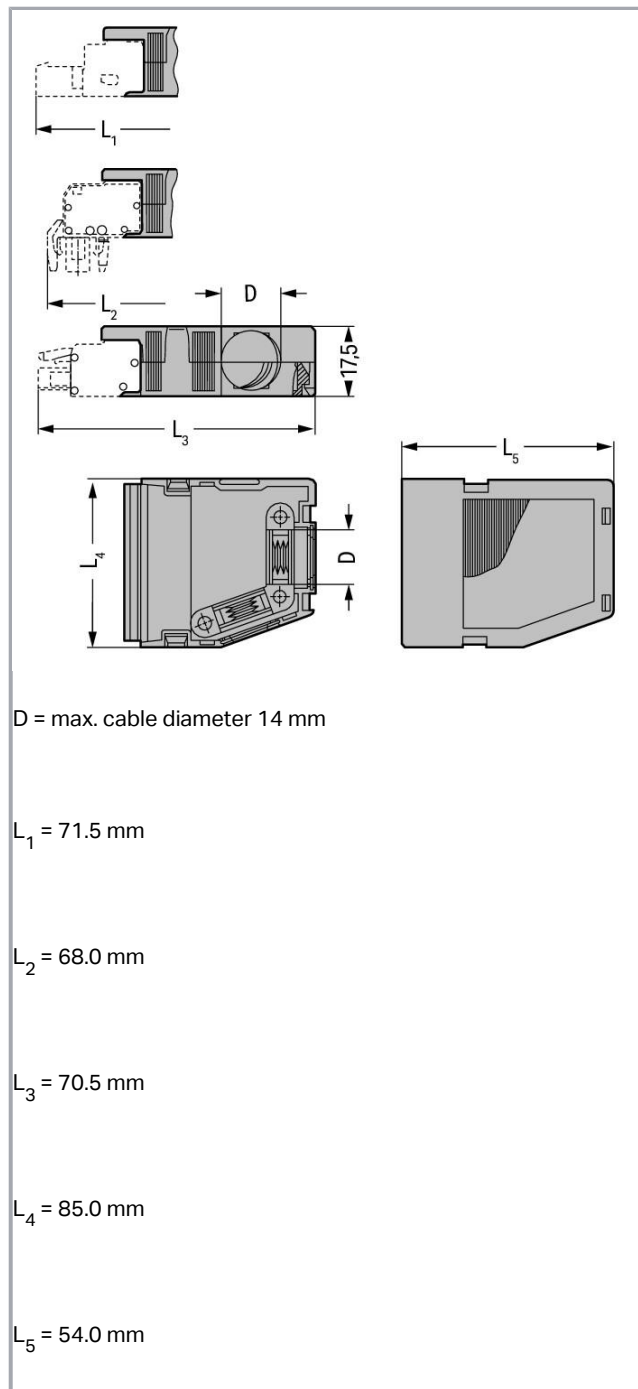

RoHS Compliant

[BOMcheck.net](https://www.bomcheck.net)

Culoare: ■

Supus modificărilor.

Descriere articol

- Suitable for cable clamp
- 1 x cable outlet (rear side)
- 1 x cable outlets, on side
- 1 Verschlusskappe liegt bei

Connection data

Pole No.

8

Number of connection types

1

Geometrical Data

Pin spacing

5.08 mm / 0.2 inch

Width

43 mm / 1.693 inch

Height

17.5 mm / 0.689 inch

Depth

54 mm / 2.126 inch

Mechanical data

Suitable