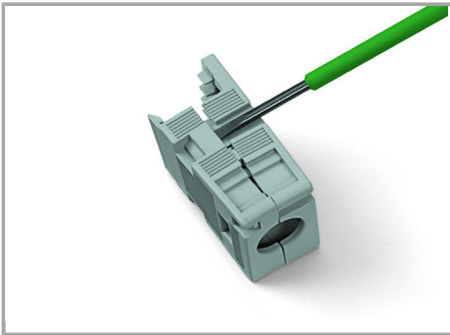

RoHS Compliant

[BOMcheck.net](https://www.bomcheck.net)

Culoare: ■

Supus modificărilor.

Descriere articol

- Suitable for cable clamp
- 1 x cable outlet (rear side)
- 1 x cable outlets, on side
- 1 Verschlusskappe liegt bei

Assembly

Snapping a cover into the unused cable outlet.

Assembly

Supus modificărilor.

Strain relief housing shown with a male connector equipped with CAGE CLAMP®

Assembly

Disassembling a strain relief housing is only possible using an operating tool (e.g., 210-719).