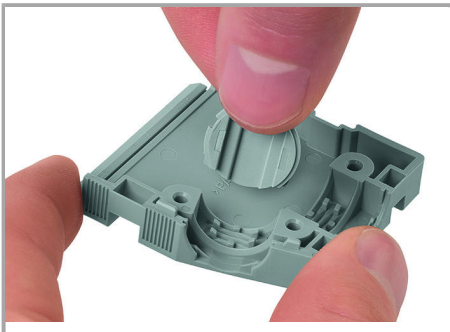

Assembly

Snapping a cover into the unused cable outlet.

Assembly

Supus modificărilor.

Strain relief housing shown with a male connector equipped with CAGE CLAMP®

Assembly

Disassembling a strain relief housing is only possible using an operating tool (e.g., 210-719).