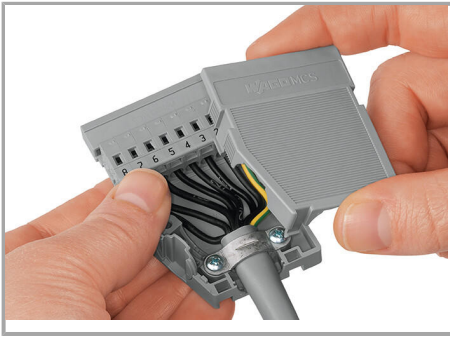

Assembly

Snapping a cover into the unused cable outlet.

Assembly

Supus modificărilor.

Strain relief housing shown with a male connector equipped with CAGE CLAMP®

Assembly

Disassembling a strain relief housing is only possible using an operating tool (e.g., 210-719).