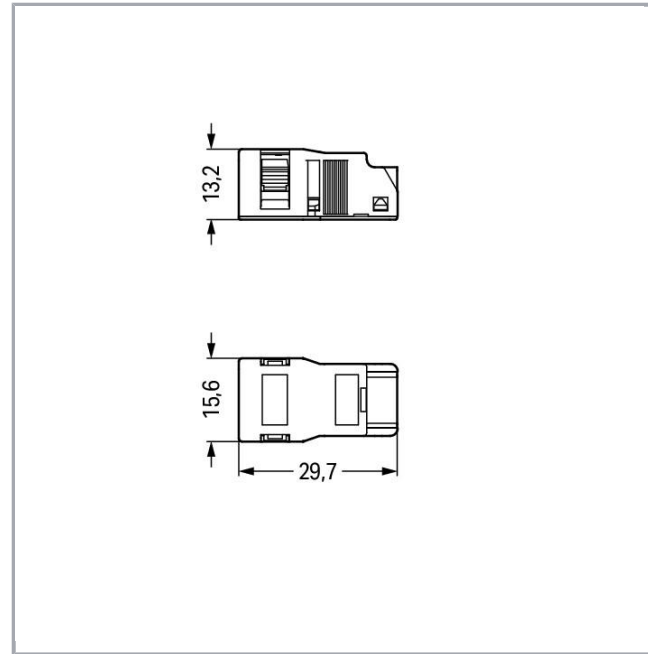

Fișă tehnică | Număr articol: 890-502/342-000

Strain relief housing; 2-pole; with locking clip; for 1 cable; 3.8 ... 8.2 mm; 17.5 mm; black

www.wago.com/890-502/342-000

RoHS
Compliant ✓

[BOMcheck.net](https://www.bomcheck.net)

Culoare: ■

Date

Connection data

Pole No.	2
Connectable sheathed cable diameter	3,8 ... 8,2 mm
Strip length (outer insulation)	17,5 mm

Geometrical Data

Width	15,6 mm / 0.614 inch
Height	13,2 mm / 0.52 inch
Depth	29,7 mm / 1.169 inch