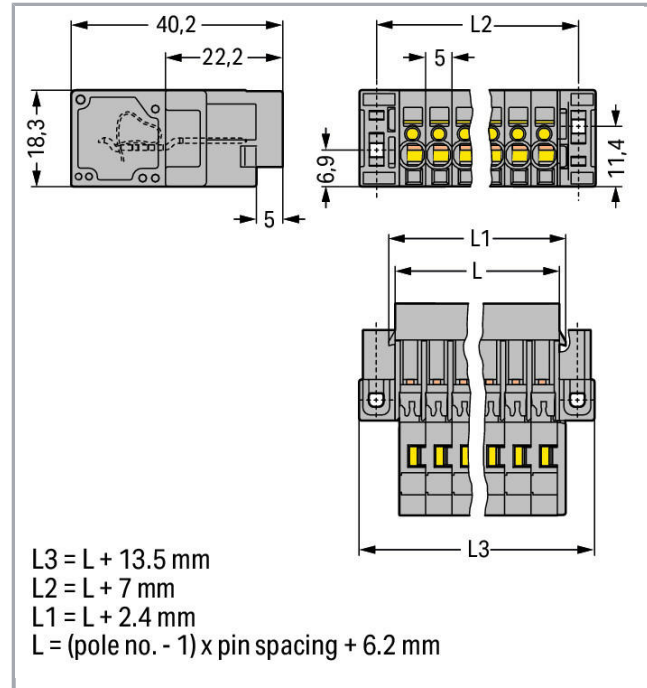

Fișă tehnică | Număr articol: 769-606/004-000

1-conductor male connector; Feedthrough flange; 4 mm²; Pin spacing 5 mm;
6-pole; 4,00 mm²; gray

www.wago.com/769-606/004-000

Date

Electrical data

Ratings per IEC/EN 60664-1

Nominal voltage (III/3)	500 V
Rated surge voltage (III/3)	6 kV
Rated current	32 A
Legend (ratings)	(III / 3) ≙ Overvoltage category III / Pollution degree 3

Connection data

Connection technology	CAGE CLAMP®
Actuation type	Operating tool
Connectable conductor materials	Copper
Nominal cross-section	4 mm ²

Geometrical Data

Pin spacing	5 mm / 0.197 inch
Width	44,7 mm / 1.76 inch
Height from the surface	18,3 mm / 0.72 inch
Depth	40,2 mm / 1.583 inch

Mechanical data

Mounting type	Mounting flange
---------------	-----------------