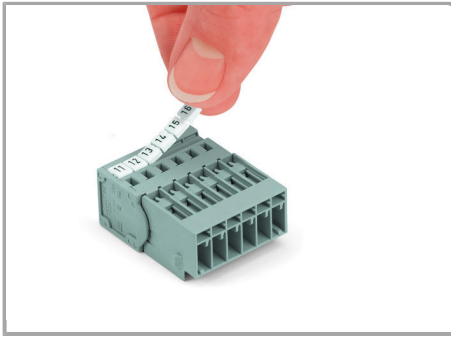

Fișă tehnică | Număr articol: 769-606/004-000

1-conductor male connector; Feedthrough flange; 4 mm²; Pin spacing 5 mm;
6-pole; 4,00 mm²; gray

www.wago.com/769-606/004-000

Date

Electrical data

Ratings per IEC/EN 60664-1

WSCAD Universe 769-606/004-000	URL	Descărcare
--------------------------------	-----	------------

Installation Notes

Inserting a conductor

Operating tool

Inserting a conductor via operating tool
(example shows a male connector).

Marking

Supus modificărilor.

Labeling a male connector with
CAGE CLAMP® connection via Mini-WSB
quick markers.

Familie de produse

X-COM

Afișare globală produse din familie.

Supus modificărilor.