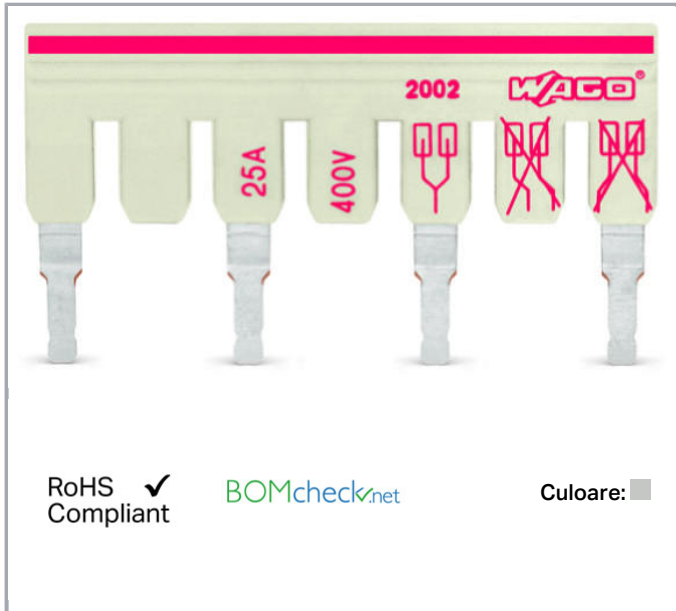

Fișă tehnică | Număr articol: 2002-475/011-000

Ready-made staggered jumper; insulated; 3-way (1-3-5); Nominal current 25 A; with contact lugs broken off at the factory and circuit marking; light gray

www.wago.com/2002-475/011-000

Date

Electrical data

Ratings per IEC/EN 60664-1

Nominal voltage (III/3)	400 V
Rated surge voltage (III/3)	6 kV
Rated current	25 A

Connection data

Jumper assignment	1-3-5

Geometrical Data

Width	24,7 mm / 0.972 inch

Material Data

Color	light gray
Fire load	0,038 MJ

Supus modificărilor.

WAGO Kontakttechnik GmbH & Co. KG
/Representative Office Romania
Sos. Pipera-Tunari nr. 1/1
building 1, 2nd floor | 077190 Voluntari, Ilfov
Tel.: +40-(0)31 421 85 68 | Email: info-RO@wago.com

Aveți întrebări despre produsele noastre?
Vă stăm la dispoziție pentru preluarea apelului la +40 (0) 31 421 85 68.