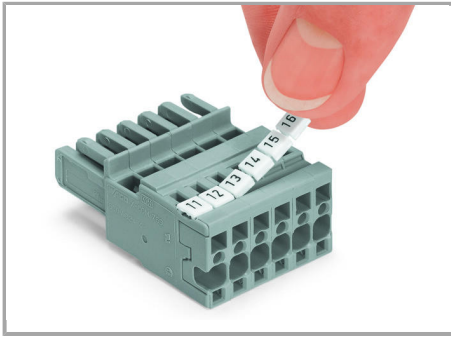

Locking lever

Locking/releasing a lever.

Strain Relief

Removing a female plug via conductor bundle provided with strain relief plate.

Marking

Supus modificărilor.

Labeling a female plug with CAGE CLAMP® connection via Mini-WSB quick markers.