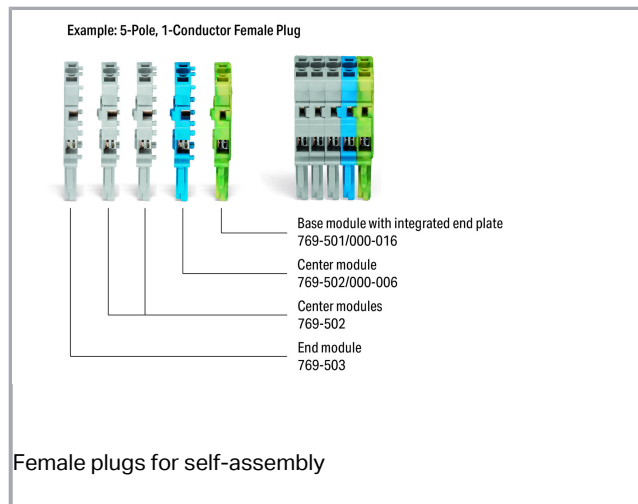

Fișă tehnică | Număr articol: 769-515/000-016

End module for 1-conductor female connector; angled; 4 mm²; 1-pole; 4,00 mm²; green-yellow

www.wago.com/769-515/000-016

RoHS Compliant

Culoare:

Descriere articol

Modules and Pole Numbers

A customized X-COM®-SYSTEM

female plug consists of:

- One base module with an integrated end plate
- Up to 13 center modules (corresponding to a 15-pole female plug = maximum pole number)
- One end module