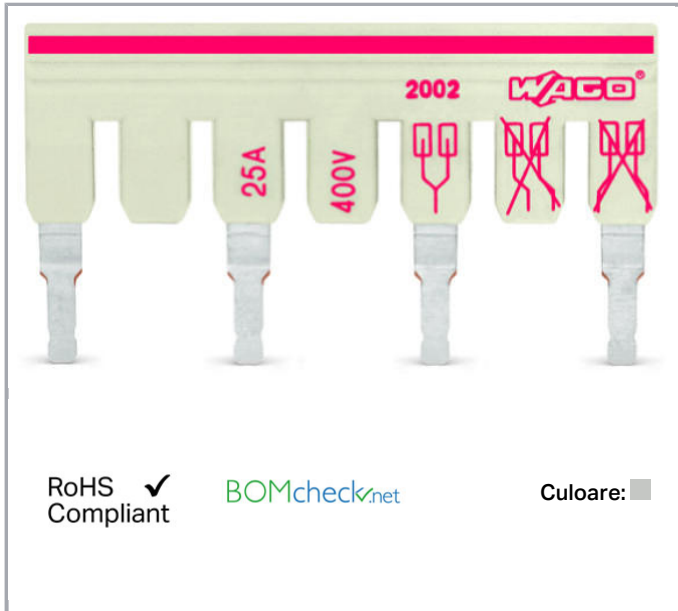

Fișă tehnică | Număr articol: 2002-479/011-000

Ready-made staggered jumper; insulated; 1-3-5-7-9; Nominal current 25 A; with contact lugs broken off at the factory and circuit marking; light gray

www.wago.com/2002-479/011-000

Date

Electrical data

Ratings per IEC/EN 60664-1

Nominal voltage (III/3)	400 V
Rated surge voltage (III/3)	6 kV
Rated current	25 A

Connection data

Jumper assignment	1-3-5-7-9
-------------------	-----------

Geometrical Data

Width	45,6 mm / 1.795 inch
-------	----------------------

Material Data

Color	light gray
Fire load	0,046 MJ

Supus modificărilor.

WAGO Kontakttechnik GmbH & Co. KG
/Representative Office Romania
Sos. Pipera-Tunari nr. 1/1
building 1, 2nd floor | 077190 Voluntari, Ilfov
Tel.: +40-(0)31 421 85 68 | Email: info-RO@wago.com