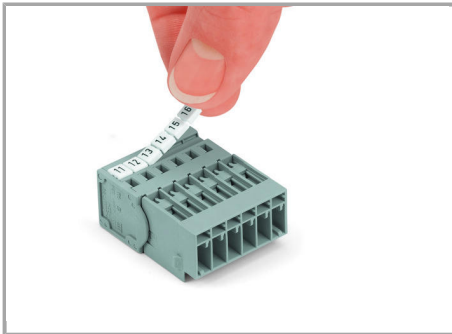

Fișă tehnică | Număr articol: 769-607/005-000

1-conductor male connector; Snap-in flange; 4 mm²; Pin spacing 5 mm; 7-pole; 4,00 mm²; gray

www.wago.com/769-607/005-000

RoHS Compliant

BOMcheck.net

Culoare: ■

Snap-in mounting without tools

Snap-in mounting without tools

Sheet metal cutout

Male connectors with CAGE CLAMP® connection (769-6xx/005-000) and snap-in flanges

Inserting a conductor

Supus modificărilor.

Operating tool

Inserting a conductor via operating tool
(example shows a male connector).

Marking

Labeling a male connector with
CAGE CLAMP® connection via Mini-WSB
quick markers.

Familie de produse

X-COM

Afișare globală produse din familie.