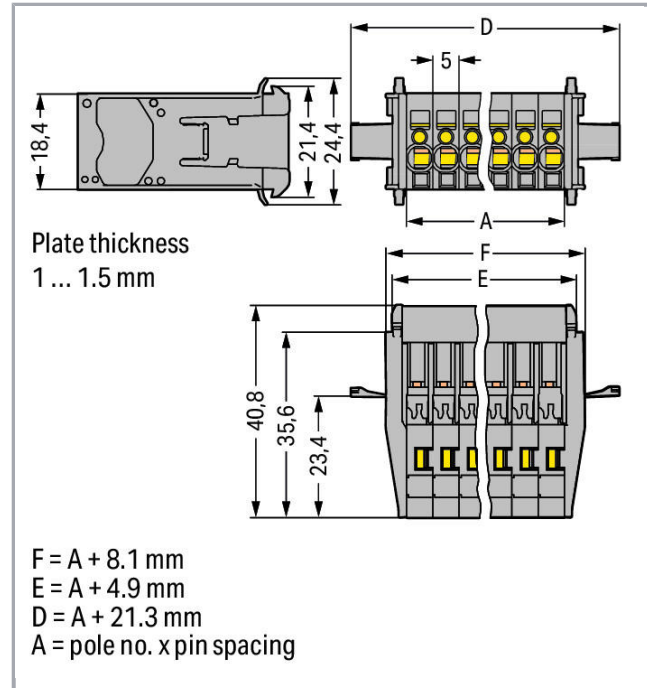

Fișă tehnică | Număr articol: 769-607/005-000

1-conductor male connector; Snap-in flange; 4 mm²; Pin spacing 5 mm; 7-pole; 4,00 mm²; gray

www.wago.com/769-607/005-000

RoHS Compliant

BOMcheck.net

Culoare: ■

Geometrical Data

Pin spacing	5 mm / 0.197 inch
Width	56.3 mm / 2.217 inch
Height	24.4 mm / 0.961 inch
Depth	40.8 mm / 1.606 inch

Mechanical data

Mounting type	Snap-in
---------------	---------

Plug connection