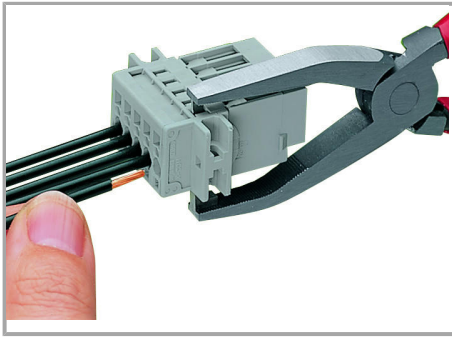

Fișă tehnică | Număr articol: 769-607/005-000

1-conductor male connector; Snap-in flange; 4 mm²; Pin spacing 5 mm; 7-pole; 4,00 mm²; gray

www.wago.com/769-607/005-000

RoHS Compliant

BOMcheck.net

Culoare: ■

Snap-in mounting without tools

Snap-in mounting without tools

Sheet metal cutout

Male connectors with CAGE CLAMP® connection (769-6xx/005-000) and snap-in flanges

Inserting a conductor

Supus modificărilor.

Operating tool

Inserting a conductor via operating tool
(example shows a male connector).

Marking

Labeling a male connector with
CAGE CLAMP® connection via Mini-WSB
quick markers.

Familie de produse

X-COM

Afișare globală produse din familie.