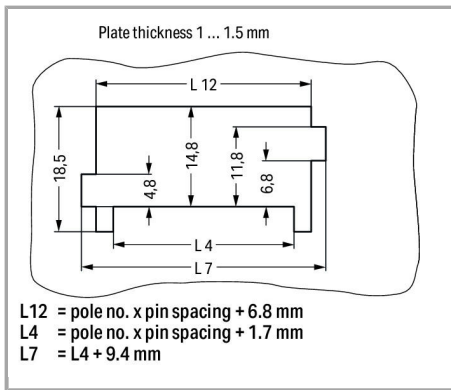

Sheet metal cutout

Male connectors with CAGE CLAMP® connection (769-6xx/005-000) and snap-in flanges

Inserting a conductor

Supus modificărilor.