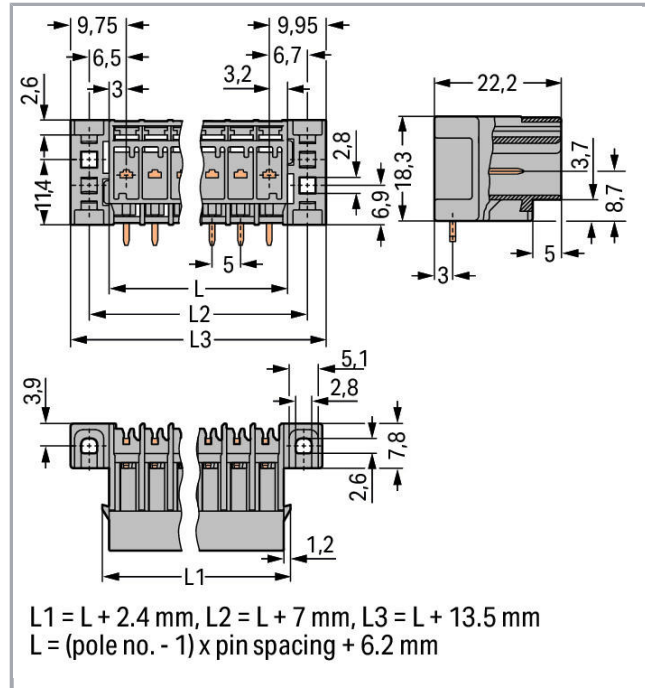

Fișă tehnică | Număr articol: 769-668/003-000

THT male header; 1.0 x 1.0 mm solder pin; angled; clamping collar; Pin spacing 5 mm; 8-pole; gray

www.wago.com/769-668/003-000

RoHS Compliant

BOMcheck.net

Culoare: ■

Pin spacing	5 mm / 0.197 inch
Width	54,7 mm / 2.154 inch
Height from the surface	18,3 mm / 0.72 inch
Depth	22,2 mm / 0.874 inch

Mechanical data

Mounting type	Mounting flange
---------------	-----------------