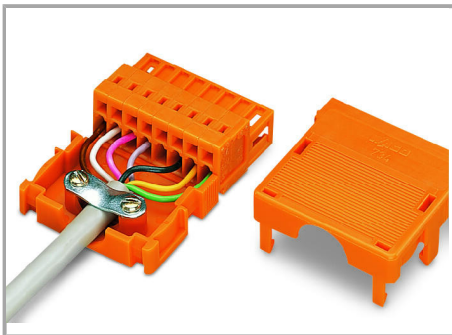

Application

Strain relief housing for 734 Series Male and Female Connectors with CAGE CLAMP® connection.

Supus modificărilor.