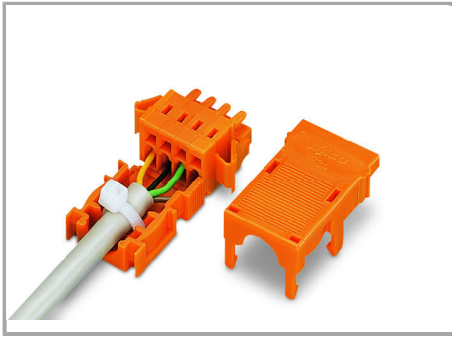

4-pole, 1-conductor female connector, with locking levers and strain relief housing (2- to 5-pole strain relief housing suitable only for cable ties)