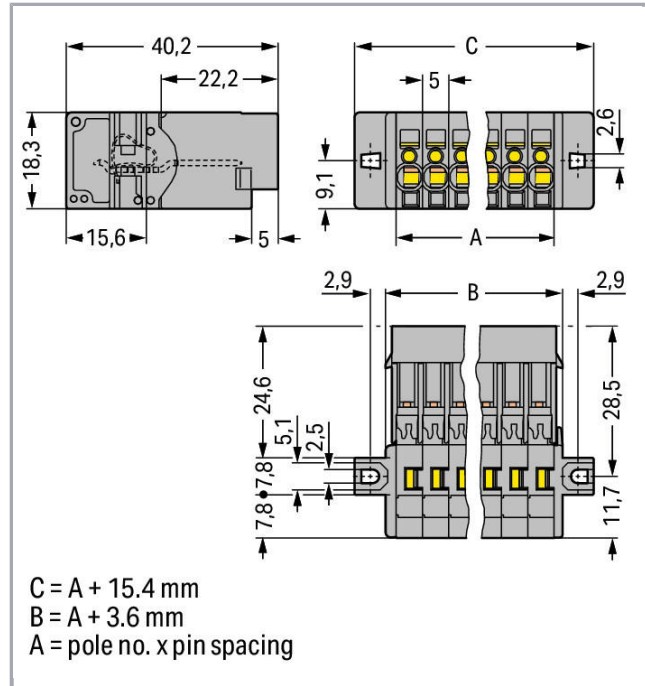

Date

Electrical data

Ratings per IEC/EN 60664-1

Nominal voltage (III/3)	500 V
Rated surge voltage (III/3)	6 kV
Rated current	32 A
Legend (ratings)	(III / 3) ≙ Overvoltage category III / Pollution degree 3

Connection data

Connection technology	CAGE CLAMP®
Actuation type	Operating tool
Connectable conductor materials	Copper

Supus modificărilor.

WAGO Kontakttechnik GmbH & Co. KG
/Representative Office Romania
Sos. Pipera-Tunari nr. 1/1
building 1, 2nd floor | 077190 Voluntari, Ilfov
Tel.: +40-(0)31 421 85 68 | Email: info-RO@wago.com

Aveți întrebări despre produsele noastre?
Vă stăm la dispoziție pentru preluarea apelului la +40 (0) 31 421 85 68.