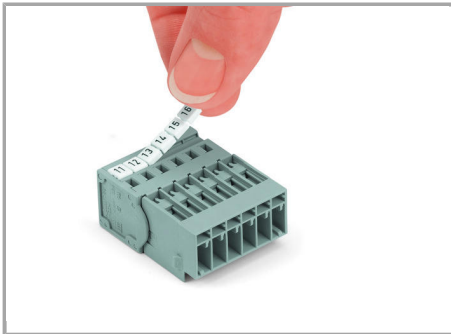

#### Operating tool

Inserting a conductor via operating tool  
(example shows a male connector).

#### Application

Supus modificărilor.

Male connector with CAGE CLAMP® and mounting flanges

1-connector female plug, straight

#### Marking

Labeling a male connector with CAGE CLAMP® connection via Mini-WSB quick markers.