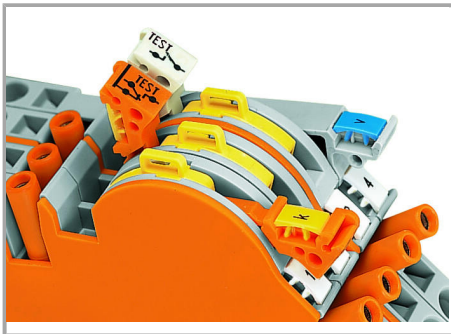

CAD/CAE-Data

CAD data

2D/3D Models 282-384	URL	Descărcare
----------------------	-----	------------

CAE data

WSCAD Universe 282-384	URL	Descărcare
------------------------	-----	------------

Installation Notes

Lock-out snaps into one of two notched positions, preventing accidental operation of the disconnect link.

Supus modificărilor.

WAGO Kontakttechnik GmbH & Co. KG
/Representative Office Romania
Sos. Pipera-Tunari nr. 1/1
building 1, 2nd floor | 077190 Voluntari, Ilfov
Tel.: +40-(0)31 421 85 68 | Email: info-RO@wago.com