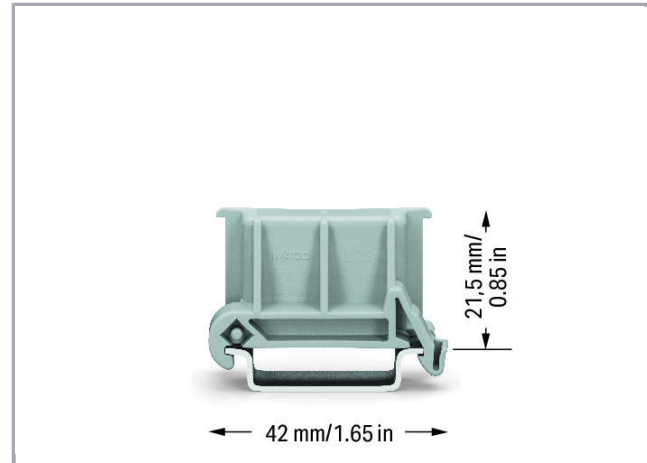

## Fișă tehnică | Număr articol: 222-510

Angled DIN-rail adapter; in combination with mounting carrier; 221-500 or 222-500; for DIN-35 rail mounting; gray

[www.wago.com/222-510](http://www.wago.com/222-510)

#### Geometrical Data

Width	18,5 mm / 0.728 inch
Height from upper-edge of DIN-rail	21,5 mm / 0.846 inch
Depth	42 mm / 1.654 inch