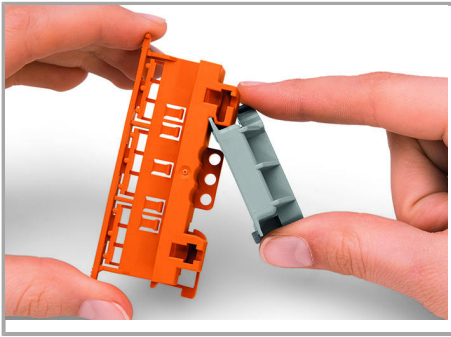

Snapping the angled DIN-rail adapter (222-510) onto the mounting carrier.