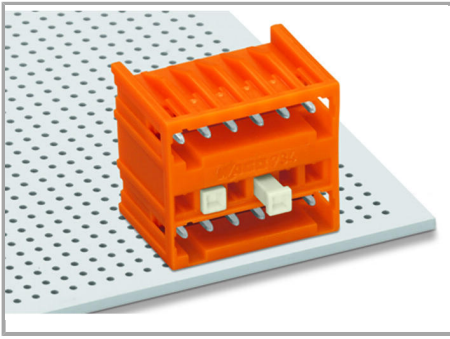

Coding a THT double-deck male header – lower level.

Supus modificărilor.