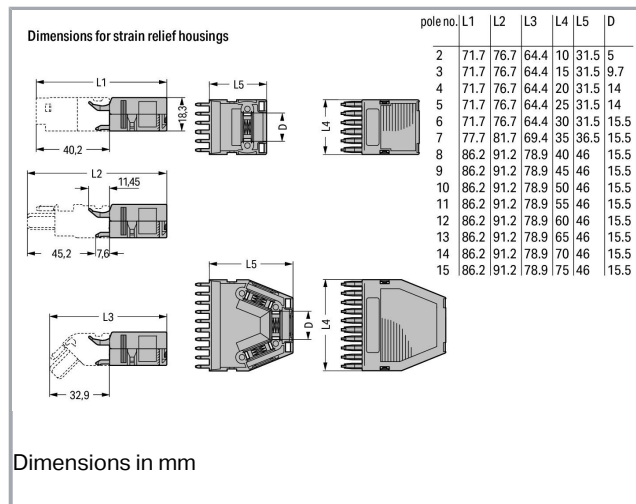

RoHS Compliant

[BOMcheck.net](https://www.bomcheck.net)

Culoare:

Date

Connection data

Pole No.	6
----------	---

Geometrical Data

Width	30 mm / 1.181 inch
Height	18.3 mm / 0.72 inch
Depth	31.5 mm / 1.24 inch