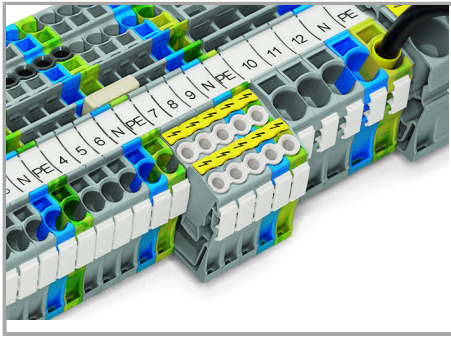

CAE data

WSCAD Universe 2002-171	URL	Descărcare
-------------------------	-----	------------

Installation Notes

Inserting a conductor

Conductor termination – Insulation stop.

Supus modificărilor.

Insulation stop (2002-171) and protective warning marker (2002-115)

Familie de produse

TOPJOB® S

TOPJOB® S: In various industrial applications and modern building installations, WAGO's wide and versatile range of rail-mount terminal blocks provides more than just reliable electrical connections.