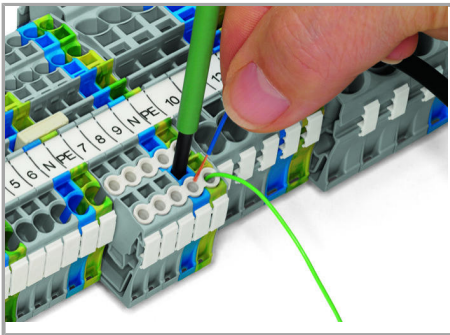

Produse compatibile

General accessories

	Nr. articol: 231-668 Lockout caps; for covering unused clamping units; gray	www.wago.com/231-668
	Nr. articol: 231-669 Lockout caps; for covering unused clamping units; orange	www.wago.com/231-669

Descărcări

Documentation

Additional Information

Technical explanations	Apr 3, 2019	pdf 2,1 MB	Descărcare

CAD/CAE-Data

CAD data

2D/3D Models 2002-171	URL	Descărcare

CAE data

WSCAD Universe 2002-171	URL	Descărcare

Installation Notes

Inserting a conductor

Conductor termination – Insulation stop.

Supus modificărilor.