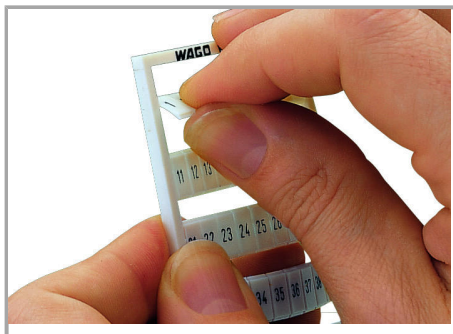

Commercial data

Product Group	2 (Terminal Block Accessories)
Packaging type	bag
Country of origin	DE
GTIN	4055143696357
Customs tariff number	4911990000

Counterpart

Installation Notes

Application

Separating a strip from the WMB marker card.