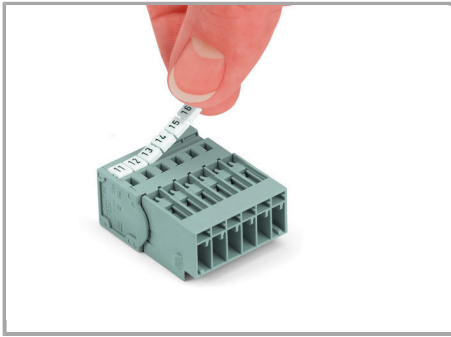

WSCAD Universe 769-610/004-000	URL	Descărcare
--------------------------------	---------------------	----------------------------

Installation Notes

Inserting a conductor

Operating tool

Inserting a conductor via operating tool
(example shows a male connector).

Marking

Supus modificărilor.

Labeling a male connector with
CAGE CLAMP® connection via Mini-WSB
quick markers.

Familie de produse

X-COM

Afișare globală produse din familie.

Supus modificărilor.