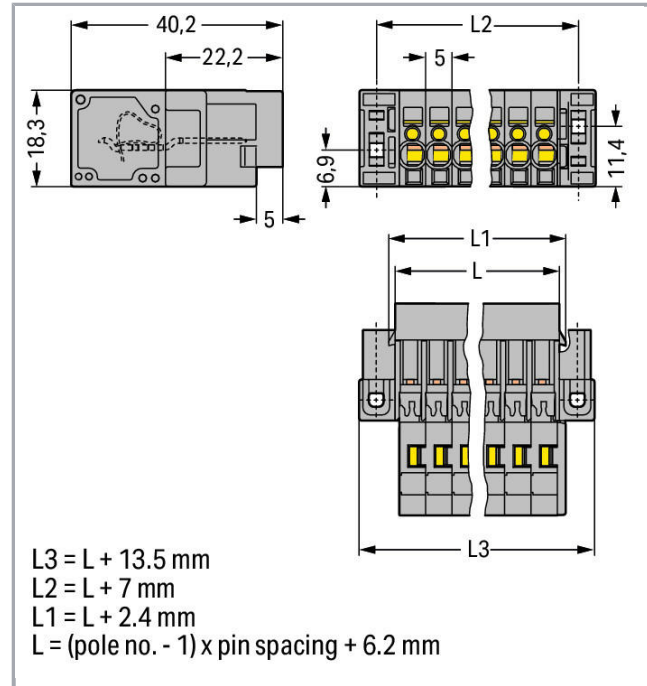

Fișă tehnică | Număr articol: 769-610/004-000

1-conductor male connector; Feedthrough flange; 4 mm²; Pin spacing 5 mm;
10-pole; 4,00 mm²; gray

www.wago.com/769-610/004-000

Date

Electrical data

Ratings per IEC/EN 60664-1

Nominal voltage (III/3)	500 V
Rated surge voltage (III/3)	6 kV
Rated current	32 A
Legend (ratings)	(III / 3) ≙ Overvoltage category III / Pollution degree 3

Connection data

Connection technology	CAGE CLAMP®
Actuation type	Operating tool
Connectable conductor materials	Copper
Nominal cross-section	4 mm ²

Geometrical Data

Pin spacing	5 mm / 0.197 inch
Width	64,7 mm / 2.547 inch
Height from the surface	18,3 mm / 0.72 inch
Depth	40,2 mm / 1.583 inch

Mechanical data

Mounting type	Mounting flange
---------------	-----------------